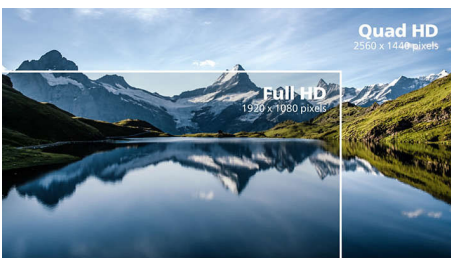

Crystalclear images

These Philips screens deliver Crystalclear, Quad HD 2560x1440 or 2560x1080 pixel

images. Utilizing high performance panels with high density pixel count, enabled by high bandwidth sources like USB-C, Displayport, HDMI, these new displays will make your images and graphics come alive. Whether you are demanding professional requiring extremely detailed information for CAD-CAM solutions, using 3D graphic applications or a financial wizard working on huge spreadsheets, Philips displays will give you Crystalclear images.