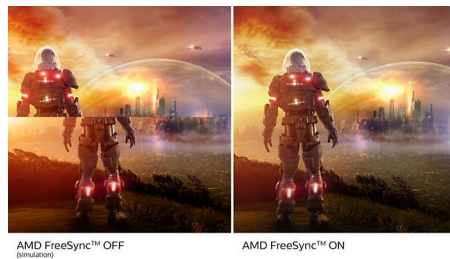

Ultra-smooth gaming

Gaming shouldn't be a choice between choppy gameplay or broken frames. With the new Philips monitor it doesn't have to be. Get fluid, artifact-free performance at virtually any framerate with AMD FreeSync™ technology, smooth quick refresh and ultra-fast response time.