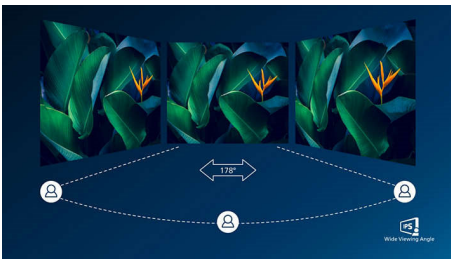

- SmartContrast for rich black details
- IPS LED wide view technology for image and color accuracy
- Crystalclear images with Quad HD 2560 x 1440 pixels
- 4-sided frameless display

PHILIPS

Highlights

4-sided frameless

Extremely minimizing 4-sided bezels on this virtually frameless display gives minimalist look and offers an expansive viewing experience. Expand your productivity and make you focus on the vivid images with seamless visions. Significant wide view without distraction even multi monitor set-up in pivot mode.

IPS technology

IPS displays use an advanced technology which gives you extra wide viewing angles of 178/178 degree, making it possible to view the display from almost any angle. Unlike standard TN panels, IPS displays gives you remarkably crisp images with vivid colors, making it ideal not only for Photos, movies and web browsing, but also for professional applications which demand color accuracy and consistent brightness at all times.