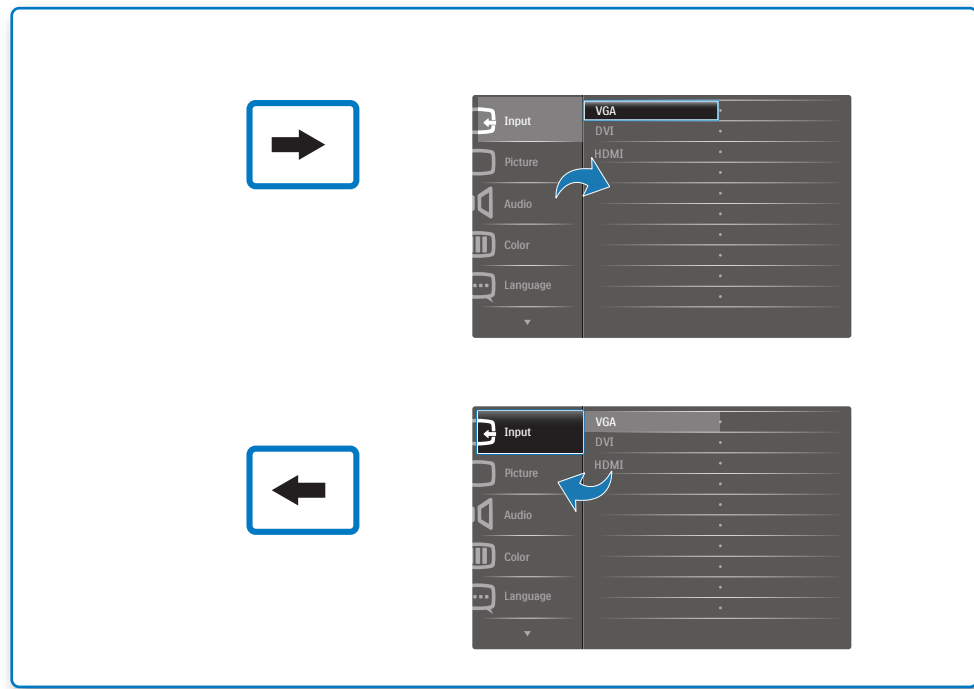

GRAPHIC DEVELOPMENT MMD	
Product name	3201FD-QSG
Project name	3201FD-QSG
Project no.	
Finishing	Folded sheet
Scale	1:1
Size Spreads	594 (W) x 210 (H) mm
Size	148.5 (W) x 210 (H) mm
Operator(s)	
Date amended	Mar-02-2016
VERSION No.	1
APPROVAL	
QC Lithographer	
Product Manager	
Date Check	
ARTWORK DOCUMENT	
Paper	80gsm White, woodfree coated
Numbers of colours	2C2C
Pantone 300c	
Spotcolor	
Aftertreatment	
☐ Cropping	
☐ Coating	
☐ Varnishing	
☐ Embossing	
☐ Cutterguide	
☐ Die-cut	
☐ Binding	
☐ Glue