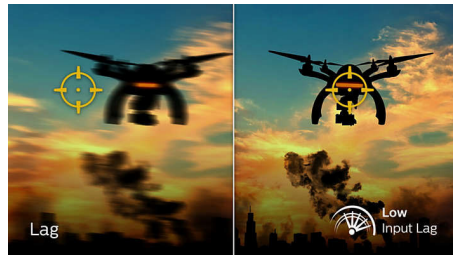

Low Input Lag

Input lag is the amount of time that elapses between performing an action with connected devices and seeing the result on screen. Low input lag reduces the time delay between entering a command from your devices to monitor, greatly improve on playing twitch-sensitive video games, particularly important to whom plays fast-paced, competitive games.

345M2RL/69