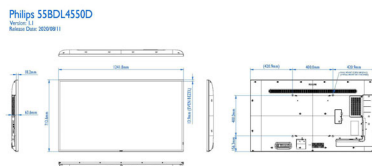

Dimensions

- Set Width: 1241.8 mm
- Product weight: 16.6 kg
- Set Height: 712.6 mm
- Set Depth: 63.6 mm
- Set Width (inch): 48.89 inch
- Set Height (inch): 28.06 inch
- Wall Mount: 400 (H) x 400(V) mm, M6
- Set Depth (inch): 2.50 inch
- Bezel width: 13.9 mm (Even bezel)
- Product weight (lb): 36.60 lb

Operating conditions

- Altitude: 0 ~ 3000 m
- Temperature range (operation): 0 ~ 40 °C
- MTBF: 50,000 hour(s)
- Temperature range (storage): -20 ~ 60 °C
- Humidity range (operation)[RH]: 20 - 80% RH (No condensation)
- Humidity range (storage) [RH]: 5 - 95% RH (No condensation)

Multimedia Applications

- USB Playback Video: MPEG, H.263, H.264, H.265, VP8
- USB Playback Picture: BMP, JPEG, PNG
- USB Playback Audio: AAC, HEAAC, MPEG

Accessories

- Included accessories: Quick start guide, RS232 cable, AC Power Cord, HDMI cable, Remote Control & AAA Batteries

- Included Accessories: RS232 daisy-chain cable, Philips logo (x1), Screws, USB Cover (x1), AC Switch Cover
- Stand: BM05922(Optional)

Miscellaneous

- On-Screen Display Languages: English, French, German, Spanish, Polish, Turkish, Russian, Italian, Simplified Chinese, Traditional Chinese, Arabic, Japanese, Danish, Dutch, Finnish, Norwegian, Portuguese, Swedish
- Warranty: 3 year warranty
- Regulatory approvals: CE, RoHS, BSMI, CB, FCC, Class A, VCCI, CCC, CU, EMF, ETL, PSB

Issue date 2024-03-25

Version: 3.0.1

EAN: 87 12581 76893 5

© 2024 Koninklijke Philips N.V.
All Rights reserved.

Specifications are subject to change without notice.
Trademarks are the property of Koninklijke Philips N.V.
or their respective owners.

www.philips.com