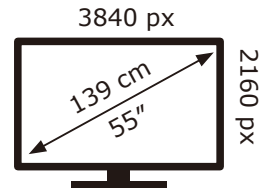

61 kWh/1000h

ABCDEF**G**
HDR
128 kWh/1000h