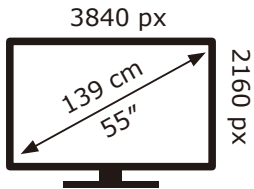

ENERG

PHILIPS

55PUS8888/12

61 kWh/1000h

ABCDEF**G**
HDR
128 kWh/1000h

2019/2013

ENERG

PHILIPS