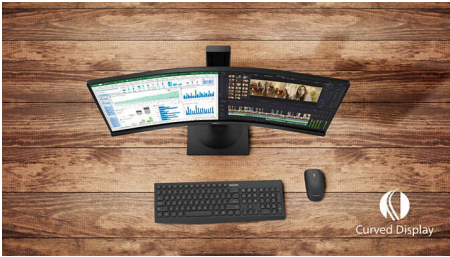

### Superb Picture Quality

- SmartContrast for rich black details
- 16:9 Full HD display for crisp detailed images
- VA display delivers awesome images with wide viewing angles
- Effortlessly smooth gameplay with AMD FreeSync™ technology

# PHILIPS

Full HD Curved LCD monitor  
E Line 27" (68.6 cm), 1920 x 1080 (Full HD)

## Curved display design

Desktop monitors offer a personal user experience, which suits a curve design very well. The curved screen provides a pleasant yet subtle immersion effect, which focuses on you at the center of your desk.