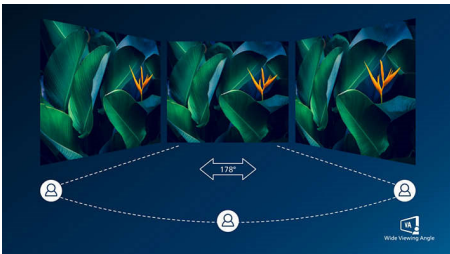

VA display

Philips VA LED display uses an advanced multi-domain vertical alignment technology which gives you super-high static contrast ratios for extra vivid and bright images. While standard office applications are handled with ease, it is especially suitable for photos, web-browsing, movies, gaming, and demanding graphical applications. It's optimized pixel management technology gives you 178/178 degree extra wide viewing angle, resulting in crisp images.