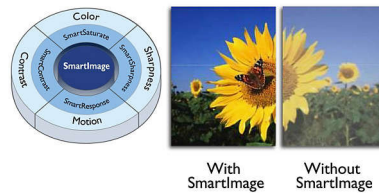

Digital TV tuner

A digital television tuner built into a monitor to receive and display high quality TV signals from various sources.

Full HD LCD display 1920 x 1080p

The Full HD screen has the widescreen resolution of 1920 x 1080p. This is the highest resolution of HD sources for the best possible picture quality. It is fully future-proof as it supports 1080p signals from all sources, including the most recent sources such as Blu-ray and advanced HD game consoles. The signal processing is extensively upgraded to support this much higher signal quality and resolution. It produces brilliant flicker-free progressive scan pictures with superb brightness and colours.

SmartContrast ratio 20,000,000:1

You want the LCD flat display with the highest contrast and most vibrant images. Philips

advanced video processing combined with unique extreme dimming and backlight-boosting technology results in vibrant images. SmartContrast will increase the contrast with excellent black level and accurate rendition of dark shades and colours. It gives a bright, lifelike picture with high contrast and vibrant colours.

SmartPicture

SmartPicture is an exclusive leading edge Philips technology that analyses the content displayed on your screen and gives you optimised display performance. This user friendly interface allows you to select various modes like Office, Image, Entertainment, Economy etc., to fit the application in use. Based on the selection, SmartPicture dynamically optimises the contrast, colour saturation and sharpness of images and videos for ultimate display performance. The Economy mode option offers you major power savings. All in real time with the press of a single button!