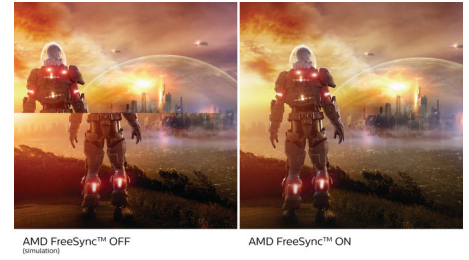

Ultra-smooth gaming

Gaming shouldn't be a choice between choppy gameplay or broken frames. With the new Philips monitor it doesn't have to be. Get fluid, artifact-free performance at virtually any framerate with AMD FreeSync™ technology, smooth quick refresh and ultra-fast response time.

reddot award 2017
winner

Red Dot Award

Philips Brilliance 349X7FJEW, an innovative monitor design solution. Wide enough for your biggest ideas

COMPUTEX
d&i awards 2017

COMPUTEX d&i awards

Philips Brilliance 349X7FJEW, an innovative monitor design solution. Excellent product design for a refined new stand archetype that delivers full adjustment.