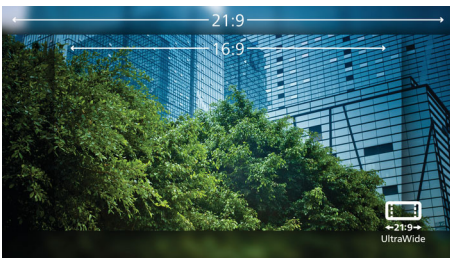

UltraWide CrystalClear images

These Philips screens deliver CrystalClear, UltraWide Quad HD 3440 x 1440 pixel images. Utilizing high performance panels with high-density pixel count, 178/178 wide viewing angles, these new displays will make your images and graphics come alive. The UltraWide 21:9 format enables more productivity with more room for side-by-side comparisons and more viewable spreadsheet columns. Whether you are demanding

professional requiring extremely detailed information for CAD-CAM solutions, or a financial wizard working on huge spreadsheets, Philips displays delivers CrystalClear images.