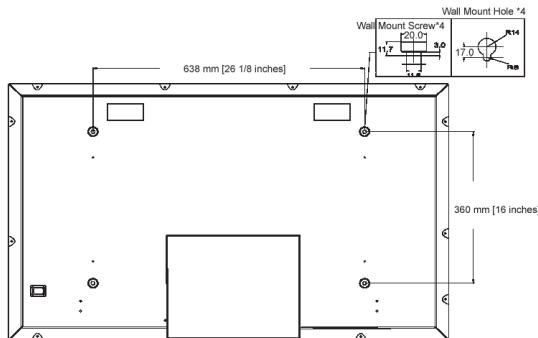

- Audio input for data: Audio left / right (RCA) 2x
- Audio input for PC: Audio Left/Right (RCA 2x)
- Audio output: Subwoofer Out, Stereo Audio (3.5 mm jack) 1x

Convenience

- Picture in Picture: Double window, Picture in Picture All Inputs
- Network controllability: RS232
- Convenience Enhancements: On-screen Display
- OSD Languages: English, French, Spanish
- Monitor Controls: Power On/Off, Left / right, Up / down, Menu (OK), Volume control, Source Select
- Screen saving functions: Full white, pixel shift
- Built-in Audio: Built-in amplifier and 5 Watts RMSx2 stereo speakers
- SRS sound processing
- Regulatory Approvals: FCC-B, UL, CSA, CE Mark

Power

- Consumption: 390 Watts (colour bar)
- Power supply: 100-240VAC, 50/60Hz
- Sleep Mode: 10 Watts Max.

Dimensions

- Dimensions (with base) (W x H x D): 1081 x 722 x 220 mm
- Dimensions (without base) (W x H x D): 1081 x 677 x 95 mm
- Weight: 31.2 kg
- Temperature range (operation): 0°C to 40°C
- Temperature range (storage): -5°C to +45°C
- Relative Humidity: 20% - 80%
- Lifetime to 50% brightness: 80,000 hr

Accessories

- Included Accessories: AC Power Cord, Battery, Remote control, Table top stand, VGA cable
- User Guide on CD-ROM
- User Manual: English, Spanish
- Optional accessories: Ceiling mount, Flexible wall mount, Fixed wall mount

Miscellaneous

- Bezel: Metallic Antracite

Product highlights

Network controllability: RS232

Network controllability allows user to control and adjust monitors remotely through RS232 protocol.

Multiple PC input formats

The product supports PC compatibility for VGA, SVGA, XGA and WXGA. A universal public display solution requires versatile PC input support.

Wide choice of connectivity

Versatile public display solutions require versatile analogue and digital connectivity.

VGA loop through

In case more than one screen needs to share the same input signal, VGA loop through offers a cost effective solution in which the VGA input signal is amplified and made available on a VGA output connector which can be connected to the next monitor

Portrait mounting possible

This display is also able to be safely and reliably mounted in portrait position.

3D Combfilter

The 3D comb filter separates brightness and colour signals better in 3D domain to eliminate cross-colour, cross-luminance and dot-crawl distortion - all of which detract from your viewing pleasure. The 3D digital comb filter performs field-by-field comparisons of the television image to accurately separate the colour from the black-and-white information and remove both horizontally and vertically hanging dots, as well as dot crawl. The result is a razor sharp image.

HDTV Signal Compatible

This display is capable of accepting 1080i and 720p HDTV signals via an external HDTV decoder with RGB or Components Video outputs

3:2 Pulldown

3:2 Pulldown totally eliminates the unwanted artefacts that distort your picture viewing when watching movies. With these artefacts gone, you will enjoy the movie the way it is meant to be.

Motion adaptive de-interlacing

This smart de-interlacing algorithm is able to detect the type of video source (such as Still Picture, Motion Picture or Film) and automatically optimise the de-interlacing process with Spatial, Temporal or Film mode de-interlacing. The result is that it delivers razor sharp and stable images every time.

Picture In Picture (PIP)

Provides the ability to watch simultaneously two different sources, either two video sources or a combination with data/graphics

Long expected panel lifetime

In public display applications 24/7 operation is often required. Even after 60,000 hours of operation the brightness level of the display will be at least 50% of the initial value.

Issue date 2007-11-09

Version: 5.0

12 NC: 8639 000 16312
EAN: 87 10895 90388 2

© 2007 Koninklijke Philips Electronics N.V.
All Rights reserved.

Specifications are subject to change without notice.
Trademarks are the property of Koninklijke Philips Electronics N.V. or their respective owners.

www.philips.com