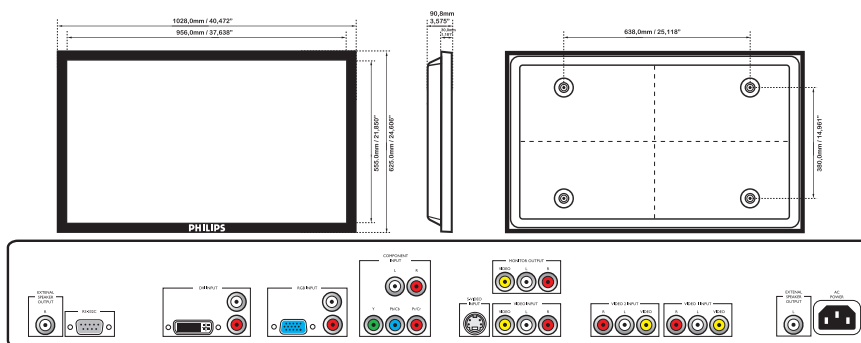

Convenience

- User convenience: On-screen Display
- Monitor Controls: Left/Right, Menu (OK), Power On/Off, Source Select, Up/Down, Volume control
- OSD Languages: English, French, German, Italian, Spanish, Dutch
- Built-in Audio: Built-in amplifier and 10 Watts RMSx2 stereo speakers
- Network controllable: RS232
- Screen saving functions: Pixel shift, Image reverse
- Placement: Portrait, Landscape
- Regulatory approvals: FCC Class B, TÜV, UL/cUL, RoHS

Power

- Consumption (On mode): 240 Watts (typical)
- Power supply: 100-240VAC, 50/60Hz
- Sleep Mode: 5 Watts Max.

Dimensions

- Dimensions (without base) (W x H x D): 1028 x 625 x 89.8 mm
- Set dimensions in inch (W x H x D): 40.472 x 24.606 x 3.535 inch
- Mounting hole pattern (H x V): 638 x 380 mm
- Product weight: 29 kg
- Product weight (lb): 63.934
- Lifetime to 50% brightness: 60000 hr
- Temperature (operation): 0°C to +40°C
- Temperature (storage): -20°C to +60°C
- Temperature range (operation): +32°F to +104°F
- Temperature range (storage): -4°F to 140°F
- Relative humidity: 20% - 80%

Accessories

- Included accessories: Table top stand, DVI-D cable, VGA cable, Remote Control, Battery, AC Power Cord
- User Guide on CD-ROM: (RS232 protocol included)
- User Manual: English

Miscellaneous

- Bezel: Metallic Antracite

Issue date 2011-06-07

Version: 2.0.10

12 NC: 8639 000 16777
UPC: 6 09585 11620 7

© 2011 Koninklijke Philips Electronics N.V.
All Rights reserved.

Specifications are subject to change without notice.
Trademarks are the property of Koninklijke Philips
Electronics N.V. or their respective owners.

www.philips.com