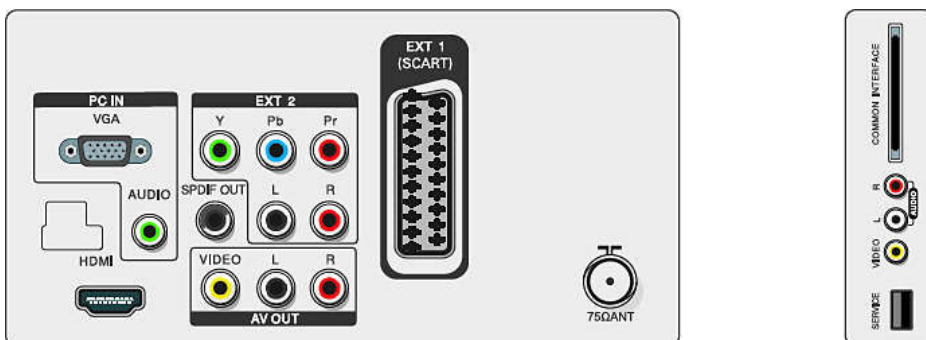

## Accessories

- Included accessories: Table top stand, Power cord, Quick start guide, User Manual, Remote Control, Batteries for remote control

Issue date 2024-03-24

Version: 3.0.5

EAN: 87 12581 49406 3

© 2024 Koninklijke Philips N.V.  
All Rights reserved.