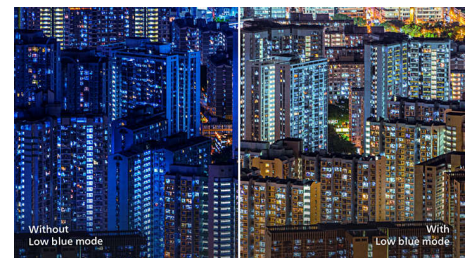

LowBlue Mode

Studies have shown that just as ultra-violet rays can cause eye damage, shortwave-length blue light rays from LED displays can cause eye damage and affect vision over time. Developed for wellbeing, the Philips LowBlue Mode setting uses a smart software technology to reduce harmful shortwave blue light.