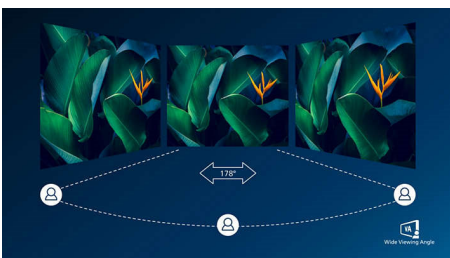

VA display

The Philips VA LED display uses an advanced multi-domain vertical alignment technology that gives you super-high static contrast ratios for extra-vivid and bright images. While standard office applications are handled with

ease, it is especially suitable for photos, web browsing, films, gaming and demanding graphical applications. Its optimised pixel management technology gives you a 178/178 degree extra-wide viewing angle, resulting in crisp images.