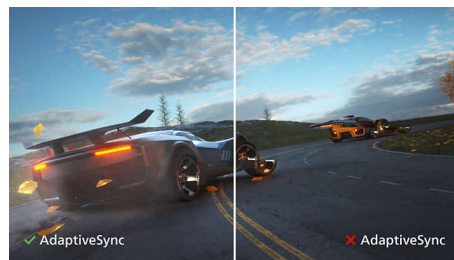

Adaptive-Sync technology

Gaming shouldn't be a choice between choppy gameplay or broken frames. Get fluid, artifact-free performance at virtually any framerate with Adaptive-Sync technology, smooth quick refresh and ultra-fast response time.