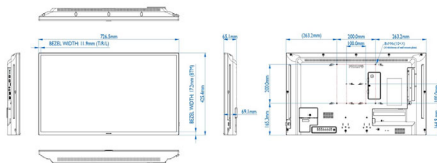

Power

- Standby power consumption: 0.5 W
- Mains power: 100 ~ 240 VAC, 50 ~ 60 Hz
- Consumption (Typical): 40 W
- Consumption (Max): 75 W
- Energy Label Class: G

Operating conditions

- Temperature range (operation): 0 ~ 40 °C
- Temperature range (storage): -20 ~ 60 °C
- Altitude: 0 ~ 3000 m
- MTBF: 50,000 hour(s)
- Humidity range (operation)[RH]: 20 - 80% RH (No condensation)
- Humidity range (storage) [RH]: 20 - 80% RH (No condensation)

Sound

- Built-in speakers: 2 x 10W RMS

Accessories

- Included accessories: Quick start guide, RS232 cable, AC Power Cord, HDMI cable, Remote Control & AAA Batteries
- Stand: BM05911(Optional)
- Included Accessories: RS232 daisy-chain cable, Philips logo (x1), Screws, USB Cover (x1)

Multimedia Applications

- USB Playback Audio: AAC, HEAAC, MPEG
- USB Playback Picture: BMP, JPEG, PNG
- USB Playback Video: H.263, H.264, H.265, MPEG, VP8

Miscellaneous

- On-Screen Display Languages: English, French, German, Spanish, Polish, Turkish, Russian, Italian, Simplified Chinese, Traditional Chinese, Arabic, Japanese, Danish, Dutch, Finnish, Norwegian, Portuguese, Swedish
- Regulatory approvals: CE, CCC, RoHS, BSMI, CB, VCCI, CU, EMF, EnergyStar 8.0, ETL, FCC, Class A, PSB
- Warranty: 3 year warranty

Issue date 2022-02-16

Version: 4.1.1

12 NC: 8670 001 68841
EAN: 87 12581 76881 2

© 2022 Koninklijke Philips N.V.
All Rights reserved.

Specifications are subject to change without notice.
Trademarks are the property of Koninklijke Philips N.V.
or their respective owners.

www.philips.com