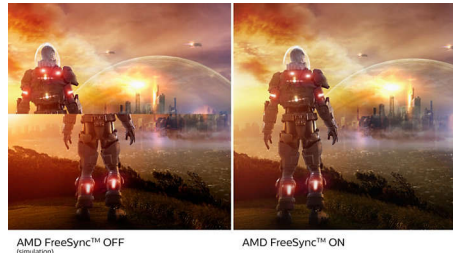

AMD FreeSync™ Premium

Gaming shouldn't be a choice between choppy gameplay or broken frames. AMD FreeSync™ Premium equips serious gamers with a fluid, tear-free gameplay experience at peak performance. There are no compromises, game confidently with a high refresh rate, low framerate compensation, and low latency.