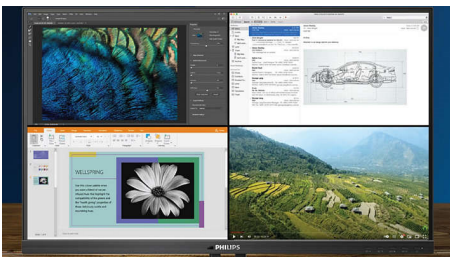

Sustainable Eco-design

- Zero power consumption with 0 watt hard switch

Expand your viewing experience

- SmartImage presets for easy optimized image settings
- IPS LED wide view technology for image and color accuracy
- UltraClear 4K UHD (3840x2160) resolution for precision
- MultiView 4K for 4 systems on one screen
- Expansive 43-inch class brilliant display

PHILIPS

4K Ultra HD LCD display
43 (42.51" / 108 cm diag.) 3840 x 2160 (4K UHD)

BDM4350UC/00

Highlights

UltraClear 4K UHD Resolution

These Philips displays utilize high performance panels to deliver UltraClear, 4K UHD (3840 x 2160) resolution images. Whether you are demanding professional requiring extremely detailed images for CAD solutions, using 3D graphics applications or a financial wizard working on huge spreadsheets, Philips displays will make your images and graphics come alive.

IPS technology

IPS displays use an advanced technology which gives you extra wide viewing angles of 178/178 degree, making it possible to view the display from almost any angle. Unlike standard TN panels, IPS displays gives you remarkably crisp images with vivid colors, making it ideal not only for Photos, movies and web browsing, but also for professional applications which demand color accuracy and consistent brightness at all times.

MultiView technology for 4K

Philips MultiView feature on this expansive 4K UHD display enables you to have up to four

systems each shown in Full HD on one screen. You can use the Picture-by-Picture (PbP) for monitoring four systems on one screen for control rooms or security. Or for multiple devices like two notebooks side-by-side simultaneously, making collaboration more productive. Or Picture-in-Picture mode (PiP) watching a live football feed from your set-top box, while working on your PC.