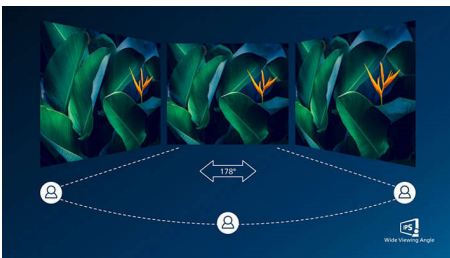

PHILIPS

4K Ultra HD LCD display
43 (42.51" / 108 cm diag.) 3840 x 2160 (4K UHD)

BDM4350UC/00

Highlights

UltraClear 4K UHD Resolution

These Philips displays utilize high performance panels to deliver UltraClear, 4K UHD (3840 x 2160) resolution images. Whether you are demanding professional requiring extremely detailed images for CAD solutions, using 3D graphics applications or a financial wizard working on huge spreadsheets, Philips displays will make your images and graphics come alive.

IPS technology

IPS displays use an advanced technology which gives you extra wide viewing angles of 178/178 degree, making it possible to view the display from almost any angle. Unlike standard TN panels, IPS displays gives you remarkably crisp images with vivid colors, making it ideal not only for Photos, movies and web browsing, but also for professional applications which demand color accuracy and consistent brightness at all times.

MultiView technology for 4K

Philips MultiView feature on this expansive 4K UHD display enables you to have up to four

systems each shown in Full HD on one screen. You can use the Picture-by-Picture (PbP) for monitoring four systems on one screen for control rooms or security. Or for multiple devices like two notebooks side-by-side simultaneously, making collaboration more productive. Or Picture-in-Picture mode (PiP) watching a live football feed from your set-top box, while working on your PC.