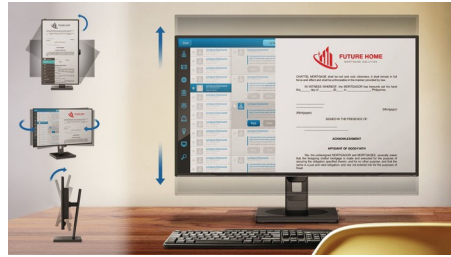

## Power & re-charge notebook

This monitor features a built in USB-C connector which meets USB Power Delivery standard. With intelligent and flexible power management, you can now power up and or re-charge your compatible\* Notebook directly from the Monitor using a single USB-C cable.

## IPS technology

IPS displays use an advanced technology which gives you extra wide viewing angles of 178/178 degree, making it possible to view the display from almost any angle - even in 90 degree Pivot mode! Unlike standard TN panels, IPS displays gives you remarkably crisp images with vivid colors, making it ideal not only for Photos, movies and web browsing, but also for professional applications which demand color accuracy and consistent brightness at all times.

## SmartErgoBase

The SmartErgoBase is a monitor base that delivers ergonomic display comfort and provides cable management. The base can swivel, tilt and rotate to various angles to ensure maximum comfort. The height adjustable stand guarantees the optimal viewing level, reducing the physical strains of a long workday, while cable management reduces cable clutter and keeps the workspace neat and professional.