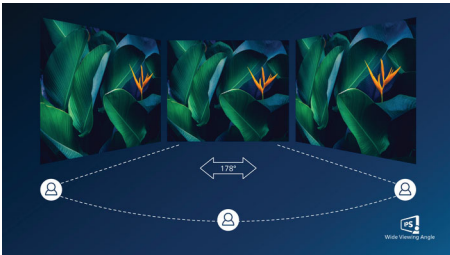

## USB-C connection

This Philips display features a USB type-C connector with power delivery. With intelligent and flexible power management, you can power charge your compatible device directly. Its slim, reversible USB-C allows for easy, one-cable connection. You can watch high resolution video and transfer data at a super-speed, while powering up and re-charging your compatible device at the same time.

## IPS technology

IPS displays use an advanced technology which gives you extra wide viewing angles of 178/178 degree, making it possible to view the display from almost any angle - even in 90 degree Pivot mode! Unlike standard TN panels, IPS displays gives you remarkably crisp images with vivid colors, making it ideal not only for Photos, movies and web browsing, but also for professional applications which demand color accuracy and consistent brightness at all times.