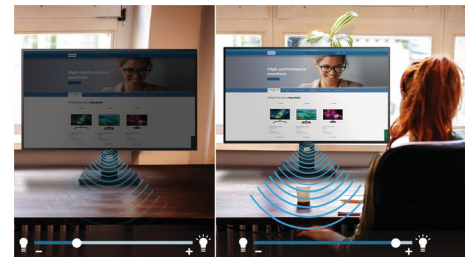

PowerSensor

PowerSensor is a built-in 'people sensor' that transmits and receives harmless infrared signals to determine if user is present and automatically reduces monitor brightness when user steps away from the desk, cutting energy costs by up to 70 percent and prolonging monitor life.

USB-C Docking

Ultra Narrow Bezel

SmartErgo Base

Flicker-free

EasyRead

LowBlue Mode

HDMI

Built-in Speaker

PowerSensor