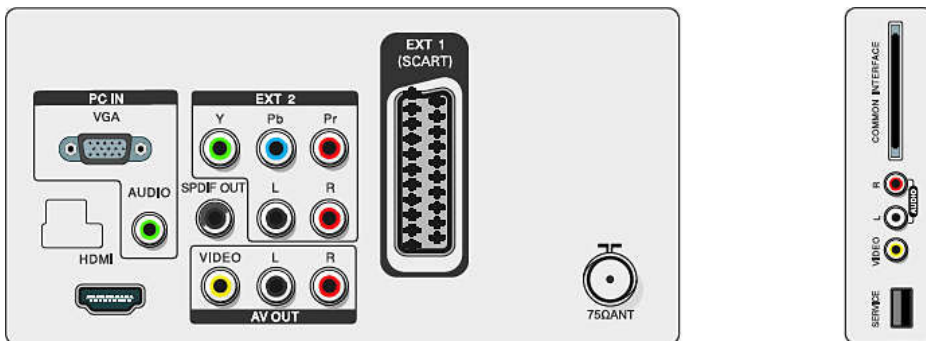

## Accessories

- Included accessories: Table top stand, Power cord, Quick start guide, User Manual, Remote Control, Batteries for remote control

Issue date 2024-03-24

Version: 3.2.3

EAN: 87 12581 50497 7

© 2024 Koninklijke Philips N.V.  
All Rights reserved.