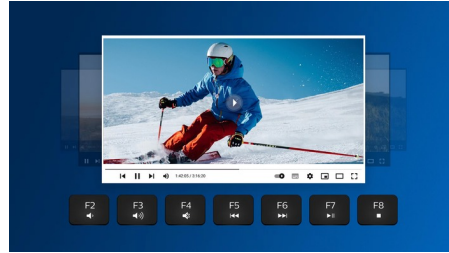

multi-media shortcuts

With these multi-media shortcuts, you can easily switch to music, volume, or video play by a simple click.