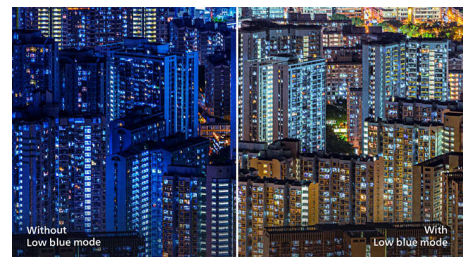

LowBlue Mode

Studies have shown that just as ultra-violet rays can cause eye damage, shortwave length blue light rays from LED displays can cause eye damage and affect vision over time. Developed for wellbeing, Philips LowBlue Mode setting uses a smart software technology to reduce harmful shortwave blue light.