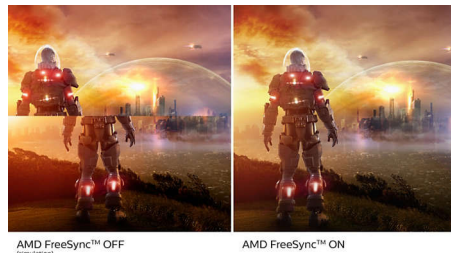

AMD FreeSync™ Premium

Gaming shouldn't be a choice between choppy gameplay or broken frames. AMD FreeSync™ Premium equips serious gamers with a fluid, tear-free gameplay experience at peak performance. There are no compromises, game confidently with a high refresh rate, low framerate compensation, and low latency.