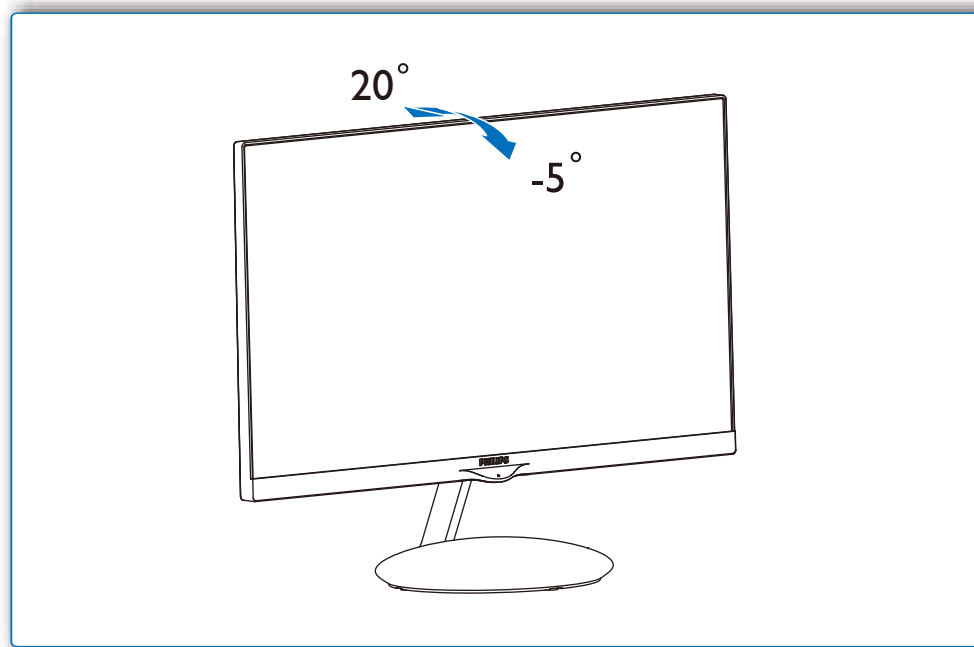

GRAPHIC DEVELOPMENT MMD	
Product name	
Project name	275C5-QSG
Project no.	
Finishing	Folded sheet
Scale	1:1
Size Spreads	594 (W) x 210 (H) mm
Size	148.5 (W) x 210 (H) mm
Operator(s)	
Date amended	Apr 01, 2014
VERSION No.	1
APPROVAL	
QC Lithographer	
Product Manager	
Date Check	
ARTWORK DOCUMENT	
Paper	80gsm White, woodfree coated
Numbers of colours	2C+2C
Spotcolor	
Aftertreatment	
☐ Cropping	
☐ Coating	
☐ Varnishing	
☐ Embossing	
☐ Cutterguide	
☐ Die-cut	
☐ Binding	
☐ Glue	

4