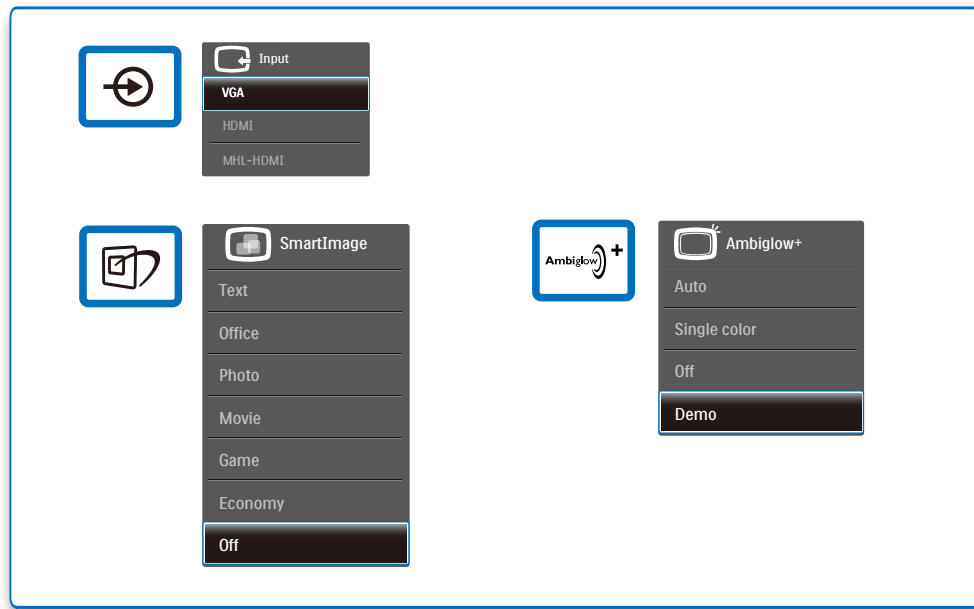

GRAPHIC DEVELOPMENT MMD	
Product name	
Project name	275C5-QSG
Project no.	
Finishing	Folded sheet
Scale	1:1
Size Spreads	594 (W) x 210 (H) mm
Size	148.5 (W) x 210 (H) mm
Operator(s)	
Date amended	Apr 01, 2014
VERSION No.	1
APPROVAL	
QC Lithographer	
Product Manager	
Date Check	
ARTWORK DOCUMENT	
Paper	80gsm White, woodfree coated
Numbers of colours	2C+2C
Spotcolor	
Aftertreatment	
☐ Cropping	
☐ Coating	
☐ Varnishing	
☐ Embossing	
☐ Cutterguide	
☐ Die-cut	
☐ Binding	
☐ Glue