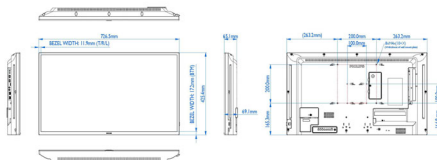

Dimensions

- Set Width: 726.5 mm
- Product weight: 5.7 kg
- Set Height: 425.4 mm
- Set Depth: 65.1(@Wall mount)/69.1(@AC) mm
- Set Width (inch): 28.60 inch
- Set Height (inch): 16.75 inch
- Wall Mount: 100(H) x 100(V) mm / 200(H) x 200(V) mm, M4
- Set Depth (inch): 2.56 inch (@Wall mount) /2.72 (@AC) inch
- Bezel width: 11.9 mm (T/L/R), 17.2 mm (B)
- Product weight (lb): 12.57 lb

Operating conditions

- Altitude: 0 ~ 3000 m
- Temperature range (operation): 0 ~ 40 °C
- MTBF: 50,000 hour(s)
- Temperature range (storage): -20 ~ 60 °C
- Humidity range (operation)[RH]: 20 - 80% RH (No condensation)
- Humidity range (storage) [RH]: 20 - 80% RH (No condensation)

Multimedia Applications

- USB Playback Video: H.263, H.264, H.265, MPEG, VP8
- USB Playback Picture: BMP, JPEG, PNG
- USB Playback Audio: AAC, HEAAC, MPEG

Accessories

- Included accessories: Quick start guide, RS232 cable, AC Power Cord, HDMI cable, Remote Control & AAA Batteries
- Included Accessories: RS232 daisy-chain cable, Philips logo (x1), Screws, USB Cover (x1)
- Stand: BM05911(Optional)

Miscellaneous

- On-Screen Display Languages: English, French,

- German, Spanish, Polish, Turkish, Russian, Italian, Simplified Chinese, Traditional Chinese, Arabic, Japanese, Danish, Dutch, Finnish, Norwegian, Portuguese, Swedish
- Warranty: 3 year warranty
- Regulatory approvals: CE, CCC, RoHS, BSMI, CB, VCCI, CU, EMF, EnergyStar 8.0, ETL, FCC, Class A, PSB

Issue date 2024-03-24

Version: 4.1.1

EAN: 87 12581 76881 2

© 2024 Koninklijke Philips N.V.
All Rights reserved.

Specifications are subject to change without notice.
Trademarks are the property of Koninklijke Philips N.V.
or their respective owners.

www.philips.com