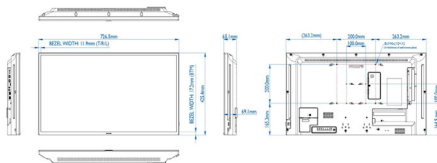

Power

- Standby power consumption: 0.5 W
- Mains power: 100 ~ 240 VAC, 50 ~ 60 Hz
- Consumption (Typical): 40 W
- Consumption (Max): 75 W
- Energy Label Class: G

Operating conditions

- Temperature range (operation): 0 ~ 40 °C
- Temperature range (storage): -20 ~ 60 °C
- Altitude: 0 ~ 3000 m
- MTBF: 50,000 hour(s)
- Humidity range (operation)[RH]: 20 - 80% RH (No condensation)
- Humidity range (storage) [RH]: 20 - 80% RH (No condensation)

Sound

- Built-in speakers: 2 x 10W RMS

Accessories

- Included accessories: Quick start guide, RS232 cable, AC Power Cord, HDMI cable, Remote Control & AAA Batteries
- Stand: BM05911(Optional)
- Included Accessories: RS232 daisy-chain cable, Philips logo (x1), Screws, USB Cover (x1)

Multimedia Applications

- USB Playback Audio: AAC, HEAAC, MPEG
- USB Playback Picture: BMP, JPEG, PNG
- USB Playback Video: H.263, H.264, H.265, MPEG, VP8

Miscellaneous

- On-Screen Display Languages: English, French, German, Spanish, Polish, Turkish, Russian, Italian, Simplified Chinese, Traditional Chinese, Arabic, Japanese, Danish, Dutch, Finnish, Norwegian, Portuguese, Swedish
- Regulatory approvals: CE, CCC, RoHS, BSMI, CB, VCCI, CU, EMF, EnergyStar 8.0, ETL, FCC, Class A, PSB
- Warranty: 3 year warranty

Issue date 2022-07-14

Version: 4.1.1

12 NC: 8670 001 68841
EAN: 87 12581 76881 2

© 2022 Koninklijke Philips N.V.
All Rights reserved.

Specifications are subject to change without notice.
Trademarks are the property of Koninklijke Philips N.V.
or their respective owners.

www.philips.com