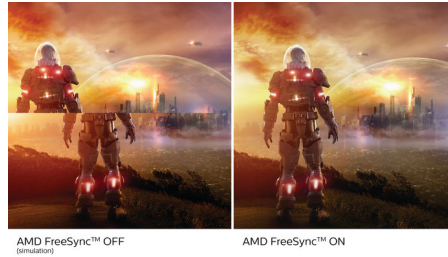

Ultra-smooth gaming

Gaming shouldn't be a choice between choppy gameplay or broken frames. With the new Philips monitor it doesn't have to be. Get fluid, artifact-free performance at virtually any framerate with AMD FreeSync™ technology, smooth quick refresh and ultra-fast response time.