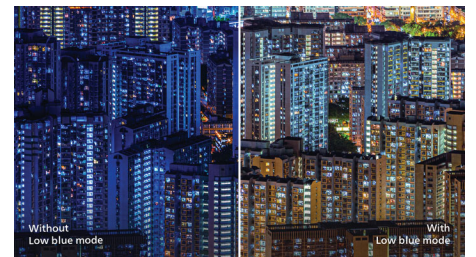

LowBlue Mode

Studies have shown that just as ultra-violet rays can cause eye damage, shortwave length blue light rays from LED displays can cause eye damage and affect vision over time. Developed for wellbeing, Philips LowBlue Mode setting uses a smart software technology to reduce harmful shortwave blue light.

4-sided Frameless

Wide Viewing Angle

Quad HD

SmartContrast

AMD FreeSync

Fast Response 1ms MPRT

SmartImage™ Game

Flicker-free

LowBlue Mode

EasySelect