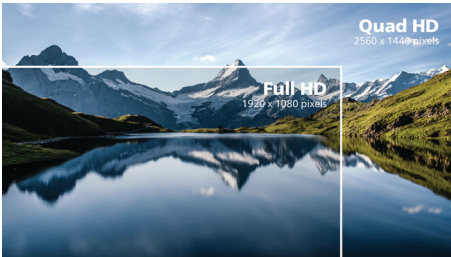

Crystalclear images

These Philips screens deliver Crystalclear, Quad HD 2560x1440 or 2560x1080 pixel images. Utilizing high performance panels with high density pixel count, enabled by high bandwidth sources like USB-C, Displayport, HDMI, these new displays will make your images and graphics come alive. Whether you are demanding professional requiring extremely detailed information for CAD-CAM solutions, using 3D graphic applications or a financial wizard working on huge spreadsheets, Philips displays will give you Crystalclear images.