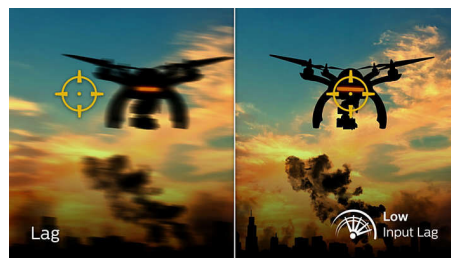

Ultra Wide-Color Technology

Ultra Wide-Color Technology delivers a wider spectrum of colours for a more brilliant picture. The Ultra Wide-Color wider "colour gamut" produces more natural-looking greens, vivid reds and deeper blues. Bring media entertainment, images and even productivity more alive with vivid colours from Ultra Wide-Color Technology.

Low Input Lag

Input lag is the amount of time that elapses between performing an action with connected

devices and seeing the result on screen. Low input lag reduces the time delay between entering a command from your devices to monitor, greatly improving play on twitch-sensitive video games, particularly important for playing fast-paced, competitive games.