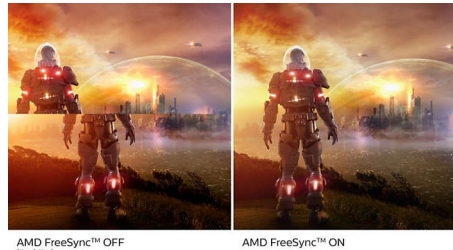

AMD FreeSync™ Premium

Gaming shouldn't be a choice between choppy gameplay or broken frames. AMD FreeSync™ Premium equips serious gamers with a fluid, tear-free gameplay experience at peak performance. There are no compromises, game confidently with a high refresh rate, low framerate compensation, and low latency.