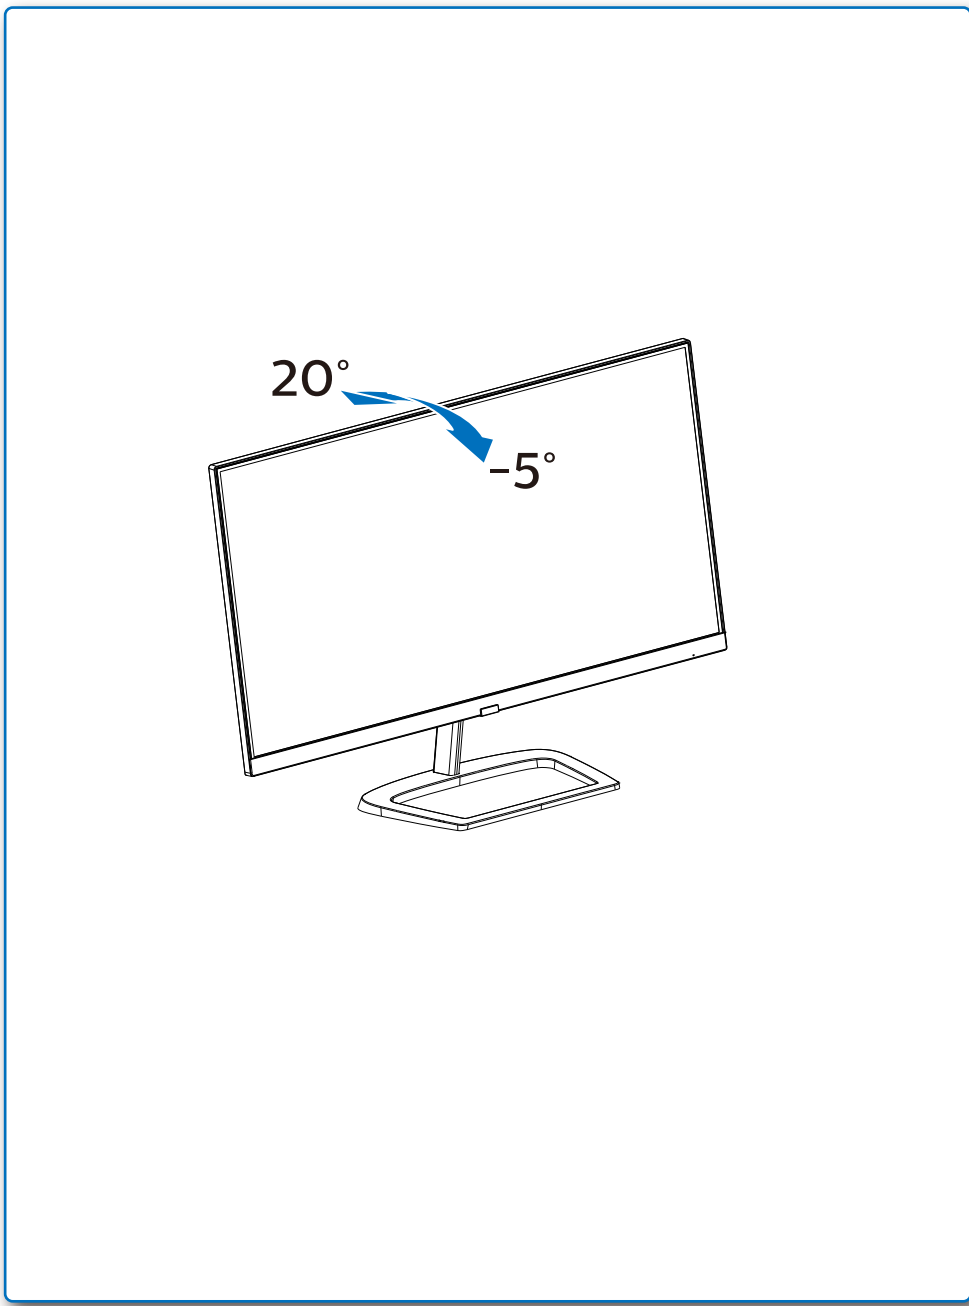

GRAPHIC DEVELOPMENT MMD	
Product name	226E9-QSG
Project no.	
Finishing	Folded sheet
Scale	1:1
Size Spreads	594 (W) x 210 (H) mm
Size	148.5 (W) x 210 (H) mm
Operator(s)	
Date amended	
VERSION No.	13
APPROVAL	
QC Lithographer	
Product Manager	
Date Check	
ARTWORK DOCUMENT	
Paper	80gsm White, woodfree coated
Numbers of colours	2C+2C
Spotcolor	
Aftertreatment	
☐ Cropping	
☐ Coating	
☐ Varnishing	
☐ Embossing	
☐ Cutterguide	
☐ Die-cut	
☐ Binding	
☐ Glue	

4