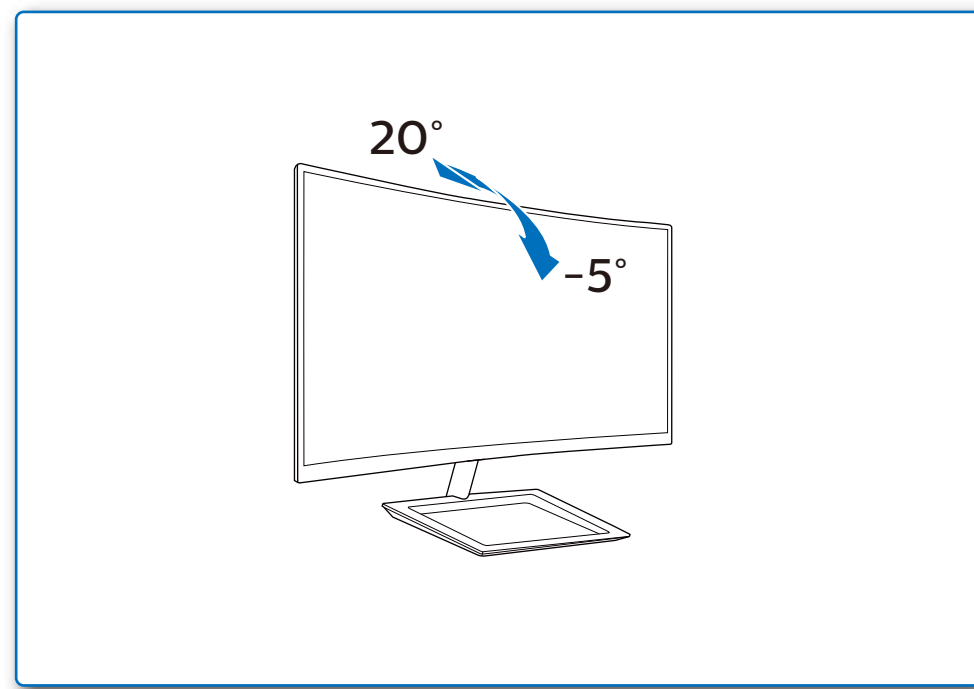

GRAPHIC DEVELOPMENT		MMD
Product name		
Project name		
Project no.		
Finishing	Folded sheet	
Scale	1:1	
Size Speads	594 (W) x 210 (H) m. m	
Size	148.5 (W) x 210 (H) mm	
Operator(s)		
Date amended		
VERSION No.	13	
APPROVAL		
QC Lithographer		
Product Manage		
Date Check		
ARTW ORK DOCUMENT		
Paper	80gsm White, woodfree coated	
Numbers of colours	2C2C	
Pantone 300c		
Spotcolor		
Black		
Aftertreatment		
☐	Cr opping	
☐	Coating	
☐	Varnishing	
☐	Embossing	
☐	Cutterguide	
☐	Die-cut	
☐	Binding	
☐	Glue	

4

- **EN Need help?**
  Online help: www.philips.com/support
  Go to above online help for the latest SmartControl software.
- **FR Besoin d'Aide ?**
  Aide en ligne: www.philips.com/support
  Rendez-vous sur l'assistance en ligne mentionnée ci-dessus pour obtenir le logiciel SmartControl le plus récent.
- **ES ¿Necesita ayuda?**
  Ayuda en línea: www.philips.com/support
  Vaya a la ayuda en línea de arriba para obtener el software SmartControl más actualizado.
- **DE Benötigen Sie Hilfe?**
  Online-Hilfe: www.philips.com/support
  Rufen Sie für die aktuellste SmartControl-Software die obige Online-Hilfe auf.
- **IT Avete bisogno di aiuto?**
  Guida in linea: www.philips.com/support
  Accedere alla guida online di cui sopra per il software SmartControl più recente.
- **BR Precisa ajuda?**
  Ajuda online: www.philips.com/support
  Vá para a ajuda on-line acima para obter o software SmartControl mais recente.
- **KO 도움이 필요하십니까?**
  온라인 도움말: www.philips.com/support
  온라인 도움말의 최신 SmartControl 소프트웨어로 이동하십시오.
- **SC 需要帮助?**
  在线帮助: www.philips.com/support
  有关最新SmartControl软件, 请转到上面的线上帮助。
- **UK Потребуйте допомоги!**
  Платримка он-лайн: www.philips.com/support
  Найновіше ПЗ SmartControl подано вище у "Допомога онлайн".
- **RU Нужна помощь?**
  Интерактивная справка: www.philips.com/support
  Вспомогательная прикладная интерактивная справка к новейшему ПО SmartControl.
- **TR Yardıma ihtiyacınız var mı?**
  Online yardım: www.philips.com/support
  En son SmartControl yazılımı için yukarıdaki çevrimiçi yardıma gidin.
- **HI क्या सहायता की जरूरत है?**
  ऑनलाइन सहायता: www.philips.com/support
  नवीनतम SmartControl सॉफ्टवेयर के लिए ऊपर बताए गए ऑनलाइन सहायता पर जाओ।
- **AR هل تريد المساعدة؟**
  www.philips.com/support
  للمساعدة عبر الإنترنت: www.philips.com/support
  انقل إلى التعليمات عبر الإنترنت أعلاه للحصول على أحدث إصدار من برنامج SmartControl.
- **JP ヘルプが必要ですか?**
  オンラインヘルプ: www.philips.com/support
  最新のSmartControlソフトウェアについては、上記オンラインヘルプにアクセスしてください。

272E1CA 271E1CA

Printed in China

Q41G27M181351C

HDMI
HDMI trademark and related patents on technologies belong to their respective owners.

www.philips.com

PHILIPS

E line

27x21C