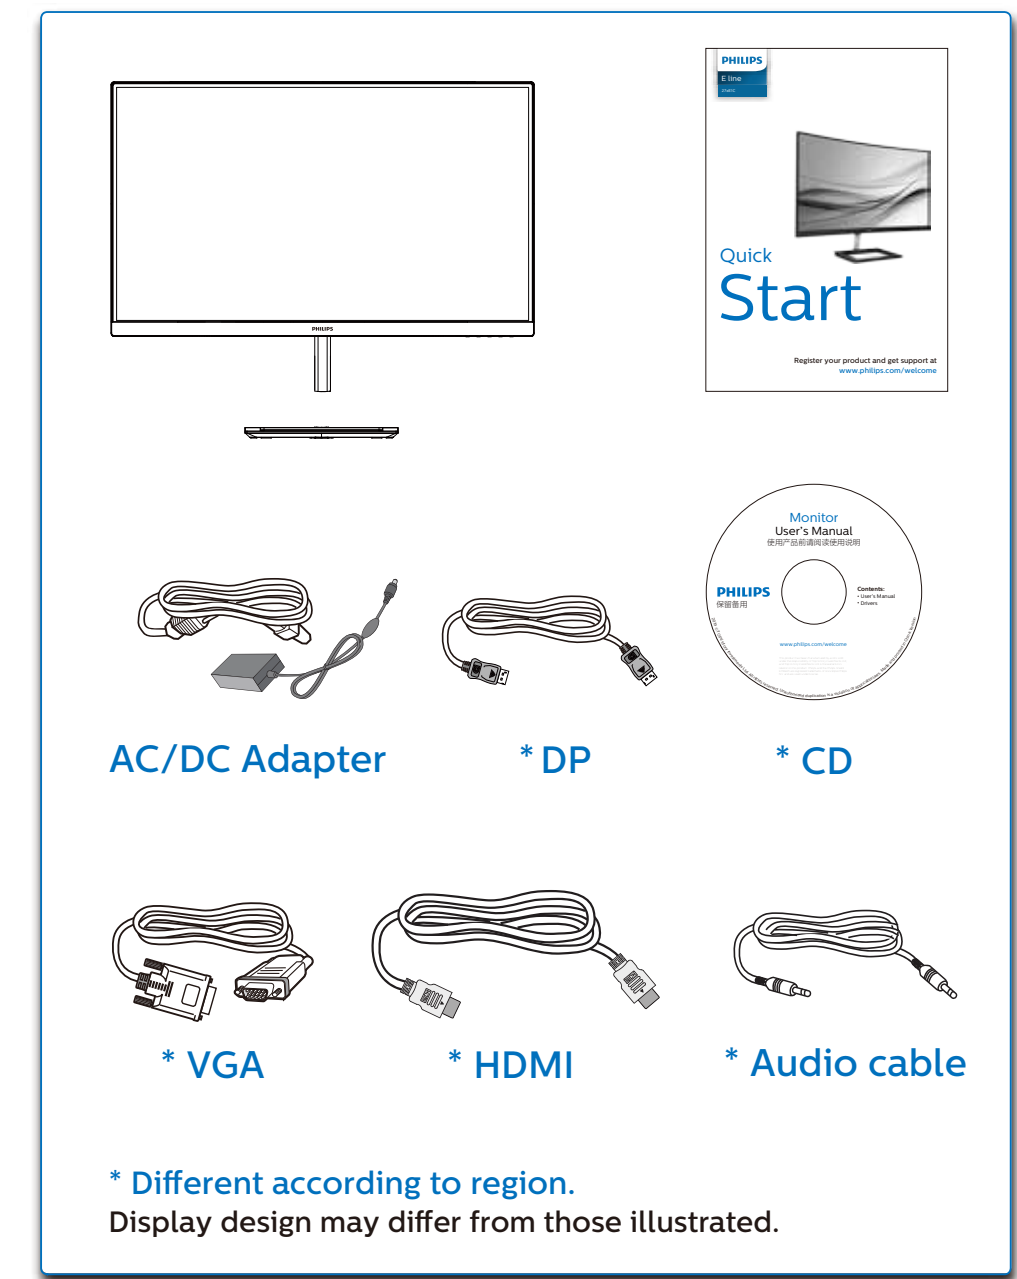

GRAPHIC DEVELOPMENT		MMD
Product name		
Project name		
Project no.		
Finishing	Folded sheet	
Scale	1:1	
Size Speads	594 (W) x 210 (H) m. m	
Size	148.5 (W) x 210 (H) mm	
Operator(s)		
Date amended		
VERSION No.	13	
APPROVAL		
QC Lithographer		
Product Manage		
Date Check		
ARTW ORK DOCUMENT		
Paper	80gsm White, woodfree coated	
Numbers of colours	2C2C	
Pantone 300c		
Spotcolor		
Black		
Aftertreatment		
☐	Cr opping	
☐	Coating	
☐	Varnishing	
☐	Embossing	
☐	Cutterguide	
☐	Die-cut	
☐	Binding	
☐	Glue	

4