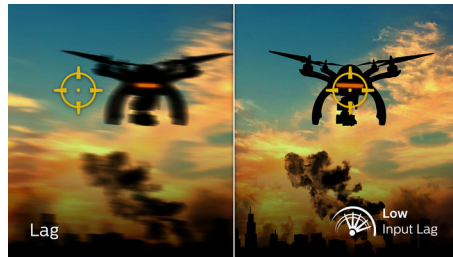

165Hz Gaming

You play intense, competitive gaming. You demand display with lag free, ultra-smooth images. This Philips display redraws the screen image up-to 165 times per second, effectively faster than a standard display. A lower frame rate can make enemies appear to jump from spot to spot on the screen, making them difficult targets to hit. With 165Hz frame rate, you get those critical missing images on the screen which shows enemy movement in ultra-smooth motion so you can easily target them. With ultra-low input lag and no screen tearing, this Philips display is your perfect gaming partner

1ms MPRT fast response

MPRT (motion picture response time) is more intuitive way to describe the response time, which directly refers the duration from seeing blurry noise to clean and crisp images. Philips gaming monitor with 1 ms MPRT effectively eliminates smearing and motion blur, delivers sharper and precise visuals to enhance gaming experience. Best choice for playing thrilling and twitch-sensitive games.

Low Input Lag

Input lag is the amount of time that elapses between performing an action with connected devices and seeing the result on screen. Low input lag reduces the time delay between entering a command from your devices to monitor, greatly improve on playing twitch-sensitive video games, particularly important to whom plays fast-paced, competitive games.

SmartErgoBase

The SmartErgoBase is a monitor base that delivers ergonomic display comfort and provides cable management. The base can swivel, tilt and rotate to various angles to ensure maximum comfort. The height adjustable stand guarantees the optimal viewing level, reducing the physical strains of a long workday, while cable management reduces cable clutter and keeps the workspace neat and professional.