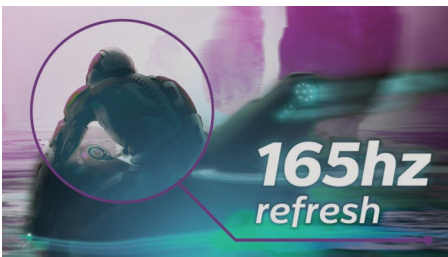

Features designed for you

- SmartErgoBase enables people-friendly ergonomic adjustments
- LowBlue mode and Flicker-free easy-on-the eyes viewing
- EasySelect menu toggle key for quick on-screen menu access

EVNIA

PHILIPS

Highlights

AMD FreeSync™ Premium

Gaming shouldn't be a choice between choppy gameplay or broken frames. AMD FreeSync™ Premium equips serious gamers with a fluid, tear-free gameplay experience at peak performance. There are no compromises, game confidently with a high refresh rate, low framerate compensation, and low latency.

165Hz Gaming

You play intense, competitive gaming. You demand display with lag free, ultra-smooth images. This Philips display redraws the screen image up-to 165 times per second, effectively faster than a standard display. A lower frame rate can make enemies appear to jump from spot to spot on the screen, making them difficult targets to hit. With 165Hz frame rate, you get those critical missing images on the screen which shows enemy movement in ultra-smooth motion so you can easily target them. With ultra-low input lag and no screen tearing, this Philips display is your perfect gaming partner