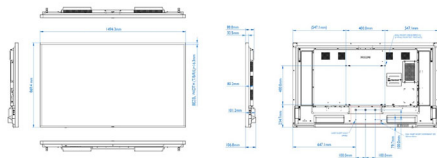

Power

- Mains power: 100 ~ 240 VAC, 50 ~ 60 Hz
- Standby power consumption: <0.5W
- Power Saving Features: Smart Power
- Consumption (Typical): 175 W
- Consumption (Max): 350 W

Accessories

- Included accessories: AC Power Cord, RS232 cable, Remote Control, Batteries for remote control, Quick start guide, HDMI cable, IR sensor cable (1.8M)
- Included Accessories: RS232 daisy-chain cable, Cleaning cloth (x1), DVI-D cable (1.8m), M2 Screw (x2), M3 screw (x2), Philips logo (x1), Touch Pen (x2), Touch USB (x1), USB Cover (x1)
- Optional accessories: Cast to dongle

Miscellaneous

- On-Screen Display Languages: Arabic, English, French, German, Italian, Japanese, Polish, Spanish, Turkish, Russian, Simplified Chinese, Traditional Chinese, Danish, Dutch, Finnish, Norwegian, Portuguese, Swedish
- Regulatory approvals: CE, RoHS, CB, BSMI, EAC, EMF, ETL, FCC, Class A, PSB
- Warranty: 3 year warranty

Multimedia Applications

- USB Playback Picture: BMP, JPEG, JPG, PNG
- USB Playback Audio: AAC, M4A, MP3, WMA
- USB Playback Video: MKV, MP4, MPEG, MPG, TS, VOB, WMV, ASF, AVI, DAT, FLV, WEBM

Internal Player

- CPU: MTK5680
- GPU: DDR4 4GB
- Memory: 4GB RAM
- Storage: 32 GB eMMC
- Wifi: AP(WC0SR2511-88112BU), STA(WCT5GM2511MT7668AU)

Issue date 2022-07-14

Version: 3.0.1

12 NC: 8670 001 66455
EAN: 87 12581 76595 8

© 2022 Koninklijke Philips N.V.
All Rights reserved.

Specifications are subject to change without notice.
Trademarks are the property of Koninklijke Philips N.V.
or their respective owners.

www.philips.com