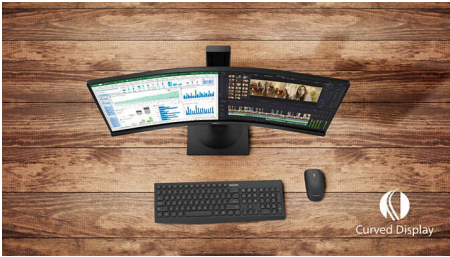

### Features designed for you

- DisplayPort connection for maximum visuals
- HDMI ensures universal digital connectivity
- Built-in stereo speakers for multimedia
- Less eye fatigue with Flicker-free technology
- LowBlue Mode for easy on-the-eyes productivity
- Cable management reduces cable clutter for neat workspace

### Superb Picture Quality

- SmartContrast for rich black details
- 16:9 Full HD display for crisp detailed images
- VA display delivers awesome images with wide viewing angles
- SmartImage game mode optimized for gamers
- Effortlessly smooth gameplay with AMD FreeSync™ technology

# PHILIPS

Full HD Curved LCD monitor  
E Line 27" (68.6 cm), 1920 x 1080 (Full HD)

## Curved display design

Desktop monitors offer a personal user experience, which suits a curve design very well. The curved screen provides a pleasant yet subtle immersion effect, which focuses on you at the center of your desk.