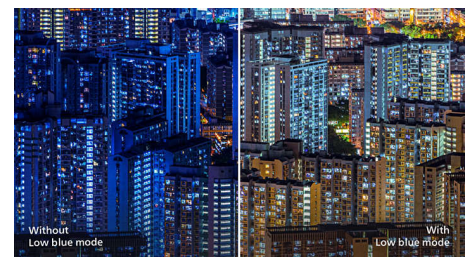

LowBlue Mode

Studies have shown that just as ultra-violet rays can cause eye damage, shortwave length blue light rays from LED displays can cause eye damage and affect vision over time. Developed for wellbeing, Philips LowBlue Mode setting uses a smart software technology to reduce harmful shortwave blue light.