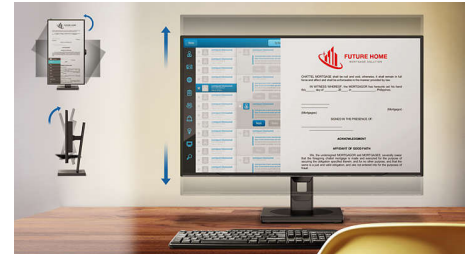

LowBlue Mode & Flicker-free

Our LowBlue Mode and Flicker-free technology have been developed to reduce eye strain and fatigue often caused by long hours in front of a monitor.

MultiView technology

With the ultra-high resolution Philips MultiView display you can now experience a

world of connectivity. MultiView enables active dual connect and view so that you can work with multiple devices like a PC and notebook simultaneously, for complex multi-tasking.

Compact Ergo Base

The Compact Ergo Base is a people-friendly Philips monitor base that tilts, pivot and height-adjusts so each user can position the monitor for maximum viewing comfort and efficiency.