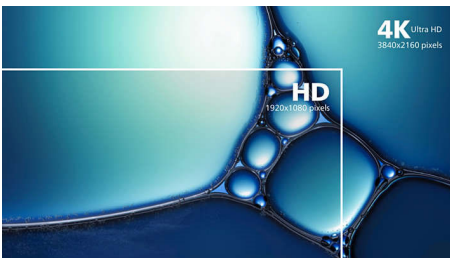

UltraClear 4K UHD Resolution

These Philips displays utilize high performance panels to deliver UltraClear, 4K UHD (3840 x 2160) resolution images. Whether you are demanding professional requiring extremely detailed images for CAD solutions, using 3D graphics applications or a financial wizard working on huge spreadsheets, Philips displays will make your images and graphics come alive.