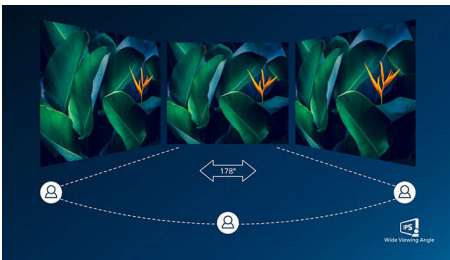

PHILIPS

USB-C monitor
5000 series 27" (68.6 cm), 3840 x 2160 (4K UHD)

27E1N5900E/93

Highlights

USB-C connectivity

This Philips monitor features a built-in USB-C connector which meets USB Power Delivery standard. With intelligent and flexible power management, you can power charge your compatible device directly from the monitor using a single USB-C cable. Its slim, reversible USB-C allows for easy connection, you can watch high resolution video from your laptop.

IPS technology

IPS displays use an advanced technology which gives you extra wide viewing angles of 178/178 degree, making it possible to view the display from almost any angle. Unlike standard TN panels, IPS displays gives you remarkably crisp images with vivid colors, making it ideal not only for Photos, movies and web browsing, but also for professional applications which demand color accuracy and consistent brightness at all times.