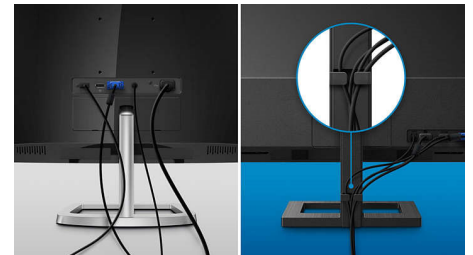

Cable management

Cable management is an intimate design that maintains tidy workspace by organizing cables and wires required for the operation of a display device.