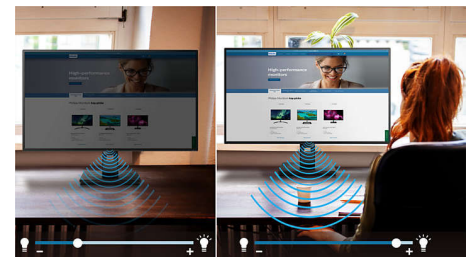

PowerSensor

PowerSensor is a built-in 'people sensor' that transmits and receives harmless infrared signals to determine if user is present and automatically reduces monitor brightness when user steps away from the desk, cutting energy costs by up to 70 percent and prolonging monitor life.

Designed for sustainability

Designed for sustainability, and reduced operating costs, this monitor meets environmental standards. Such as: ENERGY STAR, EPEAT, TCO Certified. For more information on certification, please visit: ENERGY STAR: <https://www.energystar.gov/> EPEAT: <https://www.epeat.net/> TCO Certified: <https://tcocertified.com/>