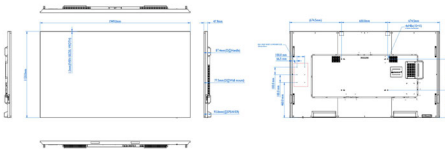

Operating conditions

- Altitude: 0 ~ 3000 m
- Temperature range (operation): 0 ~ 40 °C
- MTBF: 50,000 hour(s)
- Relative humidity: 20 ~ 80%(operating), 5 ~ 95%(storage) %
- Temperature range (storage): -20 ~ 60 °C

Multimedia Applications

- USB Playback Video: ASF, AVI, FLV, MKV, MP4, MPEG, MPG, TS, VOB, WEBM, WMV, DAT

- USB Playback Picture: BMP, JPEG, JPG, PNG
- USB Playback Audio: AAC, M4A, MP3, WMA

Internal Player

- CPU: Intel Core i7
- GPU: Nvidia GT730
- Storage: 256GB eMMC
- RAM: 8GB DDR4

Multi-touch Interactivity

- Touch points: 10 simultaneous touch points

Accessories

- Included Accessories: Philips logo (x1), RS232 Daisy chain cable (x1), Cleaning cloth (x1), DVI - I Cable (1.8m) (x1), HDMI Cable (3m) (x1), HDMI transmitter (x2), IR sensor cable (1.8 m) (x1), M2 Screw (x2), M3 screw (x2), Power cable (x3), Touch Pen (x2), USB A to B cable (3m) (x1), USB Cover (x1), AAA batteries (x1), Quick start guide (x1), Remote control (x1), RS232 cable (3 m) (x1)

Miscellaneous

- On-Screen Display Languages: English, French, German, Spanish, Polish, Turkish, Russian, Italian, Simplified Chinese, Traditional Chinese, Arabic, Japanese, Danish, Dutch, Finnish, Norwegian, Portuguese, Swedish
- Warranty: 3 year warranty
- Regulatory approvals: CE, RoHS, CB, CU, EMF, FCC, Class A, ETL, PSB

Issue date 2024-03-23

Version: 5.1.1

EAN: 87 12581 76745 7

© 2024 Koninklijke Philips N.V.
All Rights reserved.

Specifications are subject to change without notice.
Trademarks are the property of Koninklijke Philips N.V.
or their respective owners.

www.philips.com