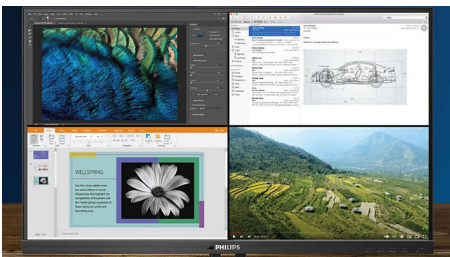

Sustainable Eco-design

- Zero power consumption with 0 watt hard switch

Expand your viewing experience

- SmartImage pre-sets for easy optimised image settings
- IPS LED wide view technology for image and colour accuracy
- UltraClear 4K UHD (3840 x 2160) resolution for precision
- MultiView 4K for 4 systems on one screen
- Expansive 43-inch class brilliant display

PHILIPS

4K Ultra HD LCD display
43 (42.51"/108 cm diag.) 3840 x 2160 (4K UHD)

BDM4350UC/01

Highlights

UltraClear 4K UHD Resolution

These Philips displays utilise high-performance panels to deliver UltraClear, 4K UHD (3840 x 2160) resolution images. Whether you are a demanding professional requiring extremely detailed images for CAD solutions, a user of 3D graphics applications or a financial wizard working on huge spreadsheets, Philips displays will make your images and graphics come alive.

IPS technology

IPS displays use an advanced technology that gives you extra-wide viewing angles of 178/178 degrees, making it possible to view the display from almost any angle. Unlike standard TN panels, IPS displays give you remarkably crisp images with vivid colours, making them ideal not only for Photos, movies and web browsing, but also for professional applications that demand colour accuracy and consistent brightness at all times.

MultiView technology for 4K

Philips MultiView feature on this expansive 4K UHD display enables you to have up to four

systems each shown in Full HD on one screen. You can use Picture-by-Picture (PbP) to monitor four systems on one screen for control rooms or security. Or for multiple devices like two notebooks side-by-side simultaneously, making collaboration more productive. Or Picture-in-Picture mode (PiP) watching a live football feed from your set-top box, while working on your PC.