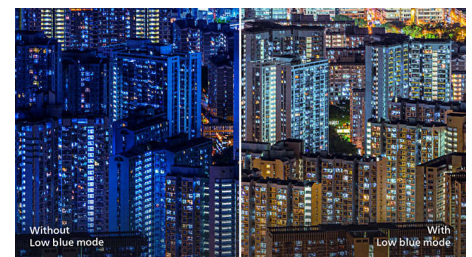

LowBlue Mode

Studies have shown that just as ultra-violet rays can cause eye damage, shortwave length blue light rays from LED displays can cause eye damage and affect vision over time. Developed for wellbeing, Philips LowBlue Mode setting uses a smart software technology to reduce harmful shortwave blue light.