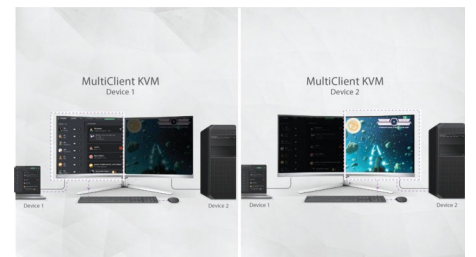

MultiView and built-in KVM

Control and switch between two devices through a single keyboard and mouse with the built-in KVM. MultiView lets you survey both sources simultaneously on one screen. With these features, you can reduce cable clutter and save valuable time. Perfect for streamers with two PCs, content creators or when prepping devices for a LAN event.