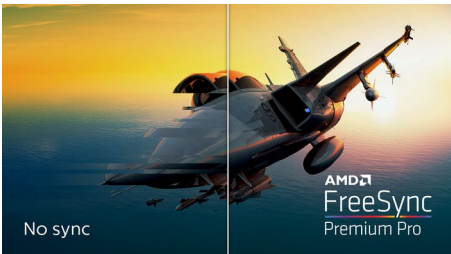

AMD FreeSync™ Premium Pro

Gaming shouldn't be a choice between choppy gameplay or broken frames. This display is certified with AMD FreeSync™ Premium Pro, which provides a variable refresh rate (VRR) and the true HDR gaming experience. This provides a combination of smooth gaming at peak performance, and exceptional high dynamic range visuals while still maintaining low latency.