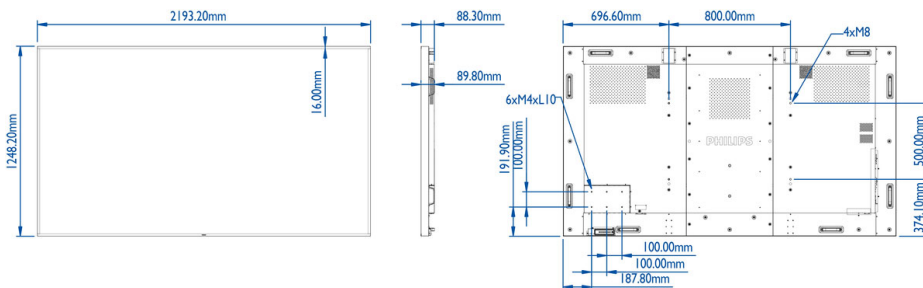

- Set dimensions (W x H x D): 2193.20 x 1248.20 x 89.8 mm
- Bezel width: 16.0 mm
- Product weight: 91.4 kg
- Wall Mount: 800 x 500 mm, M8
- Smart Insert mount: 100 x 200 mm, M4

Convenience

- Placement: Landscape, Portrait
- Network controllable: RS232, HDMI (One Wire),

LAN (RJ45)

- Signal loop through: RS232, DisplayPort
- Energy saving functions: Smart Power
- Remote control signal: Lockable
- Keyboard control: Hidden, Lockable
- Ease of installation: Smart Insert
- Other convenience: Carrying handles
- Screen saving functions: Pixel Shift, Low Brightness

Power

- Mains power: 100 ~ 240 VAC, 50 ~ 60 Hz
- Consumption (Typical): 500 W
- Standby power consumption: <0.5W

Sound

- Built-in speakers: 2 x 10W RMS

Operating conditions

- Temperature range (operation): 5 ~ 40 °C
- Temperature range (storage): -20 ~ 60 °C
- Relative humidity: 20 ~ 80 %
- MTBF: 50,000 hour(s)

Accessories

- Included accessories: AC Power Cord, Batteries for remote control, Quick start guide, Remote Control, User manual on CD-ROM, RS232 cable, HDMI cable
- Optional accessories: ColourCalibrationKit (CCK4602), Edge finishing kit, HDBaseT OPS Receiver (CRD25)

Miscellaneous

- On-Screen Display Languages: English, French, German, Italian, Polish, Russian, Spanish, Turkish, Simplified Chinese, Traditional Chinese, Arabic, Japanese
- Regulatory approvals: CE, UL/cUL, CCC, C-Tick, RoHS, GOST, FCC, Class A
- Warranty: 3 year warranty

Issue date 2022-07-14

Version: 4.0.1

12 NC: 8670 001 20932
EAN: 87 12581 72938 7

© 2022 Koninklijke Philips N.V.
All Rights reserved.

Specifications are subject to change without notice.
Trademarks are the property of Koninklijke Philips N.V.
or their respective owners.

www.philips.com