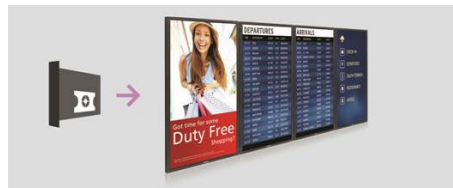

Portrait mounting possible

This display is also able to be safely and reliably mounted in portrait position.

SmartControl

SmartControl lets you remotely control and manage your network of displays via RJ45 and RS232C. Easily fine-tune all display settings including resolution, brightness, contrast and cloning of your settings over your complete network.

FailOver

Keeping your content up and running is critical for demanding commercial applications. While it is unlikely you will face a content disaster, FailOver provides content protection with a revolutionary technology that plays back-up content on screen in the event of a media player failure. FailOver automatically kicks in when the primary input fails. Simply select a primary input connection and a FailOver connection and your ready for instant protection.

SmartPower

The backlight intensity can be controlled and pre-set by the system to reduce the power consumption by up to 50%, which saves substantially on energy costs.

OPS Insert

Turn your display into an all-in-one digital signage solution and create a display network which is connected, intelligent and secure. Open Pluggable Specification (OPS) is an industry standard slot into which you can add an OPS-standardized media player. This cable free solution gives you the ability to install, use or maintain your hardware whenever you need.

QuadViewer

Be more flexible with your screen real estate. With the ability to play content from up to four separate inputs, all on one screen. QuadViewer is ideal for control rooms, corporate environments, and meeting rooms.