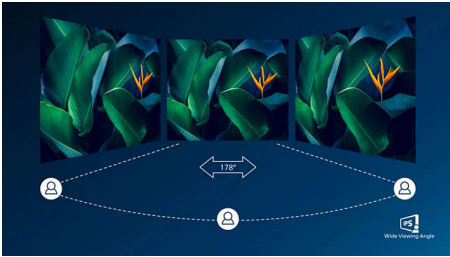

Full HD LCD monitor
V Line 22 (21.5" / 54.6 cm diag.), 1920 x 1080 (Full HD)

Highlights

IPS technology

IPS displays use an advanced technology which gives you extra wide viewing angles of 178/178 degree, making it possible to view the display from almost any angle. Unlike standard TN panels, IPS displays gives you remarkably crisp images with vivid colors, making it ideal not only for Photos, movies and web browsing, but also for professional applications which demand color accuracy and consistent brightness at all times.