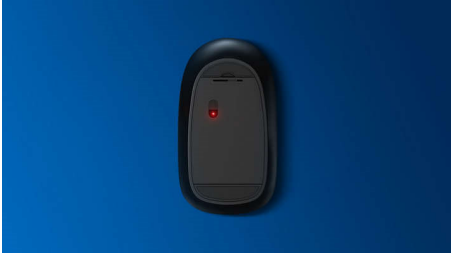

Silent design

- Reduced click sound, for a quiet and comfortable experience

Advanced technology for ultimate performance

- Up to 1,200 DPI

Comfortable, accurate control

- Ambidextrous shape feels good in right or left hand
- Comfortable ergonomic mouse design feels great
- High-definition optical tracking for smooth control

Philips reliability

- Buttons last millions of clicks for durability

Plug and Play

- Simple plug-and-play wired USB connections

PHILIPS

Wired mouse
Plug and play Optical Sensor, Silent design

SPK7207B/05

Highlights

Smooth optical tracking

High-definition optical tracking for smooth control

Ambidextrous mouse design

Ambidextrous shape feels good in right or left hand

Reduced click sound

Reduced click sound, for a quiet and comfortable experience