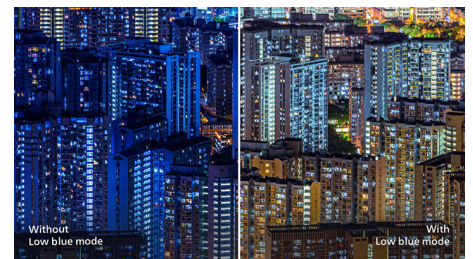

LowBlue Mode

Studies have shown that just as ultra-violet rays can cause eye damage, shortwave length blue light rays from LED displays can cause eye damage and affect vision over time. Developed for wellbeing, Philips LowBlue Mode setting uses a smart software technology to reduce harmful shortwave blue light.