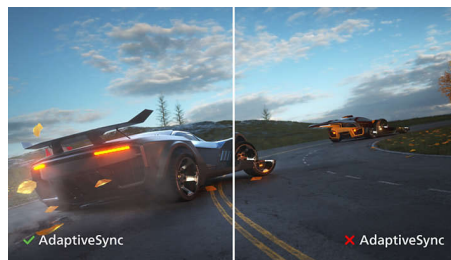

Adaptive-Sync technology

Gaming shouldn't be a choice between choppy gameplay or broken frames. Get fluid, artifact-free performance at virtually any framerate with Adaptive-Sync technology, smooth quick refresh and ultra-fast response time.