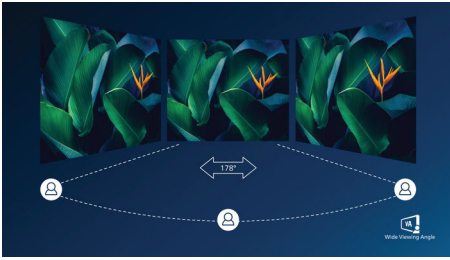

Immersive visuals

- VA display delivers awesome images with wide viewing angles
- 16:9 Full HD display for crisp detailed images
- SmartContrast for rich black details

The gaming advantage is yours

- AMD FreeSync™ Premium; tear free, stutter free, fluid gaming
- 144Hz refresh rates for ultra-smooth, brilliant images
- 1ms (MPRT) fast response for crisp image and smooth gameplay
- SmartImage game mode optimized for gamers
- Ultra Wide-Color wider range of colors for a vivid picture

Features designed for you

- Less eye fatigue with Flicker-free technology
- LowBlue Mode for easy on-the-eyes productivity

PHILIPS

Highlights

VA display

Philips VA LED display uses an advanced multi-domain vertical alignment technology which gives you super-high static contrast ratios for extra vivid and bright images. While standard office applications are handled with ease, it is especially suitable for photos, web-browsing, movies, gaming, and demanding graphical applications. Its optimized pixel management technology gives you 178/178 degree extra wide viewing angle, resulting in crisp images.