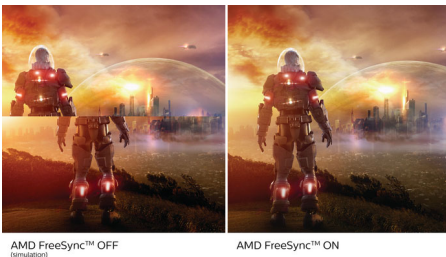

Immersive visuals

- VA display delivers awesome images with wide viewing angles
- 16:9 Full HD display for crisp detailed images
- SmartContrast for rich black details

The gaming advantage is yours

- AMD FreeSync™ Premium; tear free, stutter free, fluid gaming
- 144Hz refresh rates for ultra-smooth, brilliant images
- 1ms (MPRT) fast response for crisp image and smooth gameplay
- SmartImage game mode optimized for gamers
- Ultra Wide-Color wider range of colors for a vivid picture

Features designed for you

- Less eye fatigue with Flicker-free technology
- LowBlue Mode for easy on-the-eyes productivity

PHILIPS

Highlights

VA display

Philips VA LED display uses an advanced multi-domain vertical alignment technology which gives you super-high static contrast ratios for extra vivid and bright images. While standard office applications are handled with ease, it is especially suitable for photos, web-browsing, movies, gaming, and demanding graphical applications. Its optimized pixel management technology gives you 178/178 degree extra wide viewing angle, resulting in crisp images.

AMD FreeSync™ Premium

Gaming shouldn't be a choice between choppy gameplay or broken frames. AMD FreeSync™ Premium equips serious gamers with a fluid, tear-free gameplay experience at peak performance. There are no compromises, game confidently with a high refresh rate, low framerate compensation, and low latency.