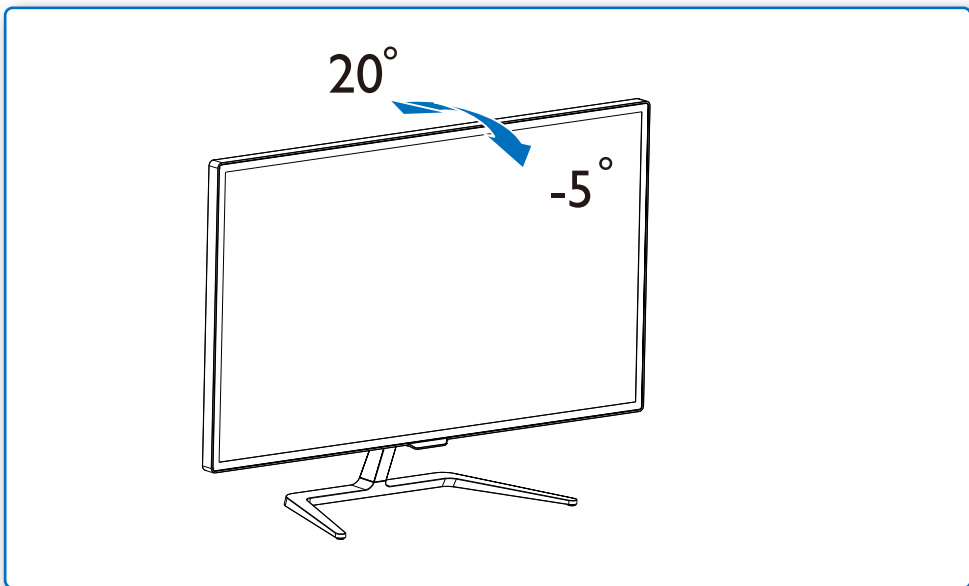

GRAPHIC DEVELOPMENT MMD	
Product name	BDM4065UC-QSG
Project name	Folded sheet
Project no.	1:1
Finishing	594 (W) x 210 (H) mm
Scale	148.5 (W) x 210 (H) mm
Size Speads	
Size	
Operator(s)	
Date amended	Jul. 31, 2014
VERSION No.	13
APPROVAL	
QC Lithographer	
Product Manager	
Date Check	
ARTWORK DOCUMENT	
Paper	80gsm White, woodfree coated
Numbers of colours	2C2C
Spotcolor	
Aftertreatment	
☐ Cropping	
☐ Coating	
☐ Varnishing	
☐ Embossing	
☐ Cutterguide	
☐ Die-cut	
☐ Binding	
☐ Glue	

4