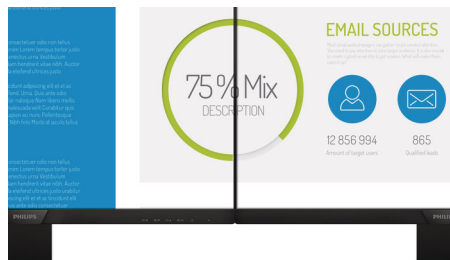

UltraNarrow Border

The new Philips displays feature ultra-narrow borders which allow for minimal distractions and maximum viewing size. Especially suited for multi-display or tiling setup like gaming, graphic design and professional applications, the ultra-narrow border display gives you the feeling of using one large display.