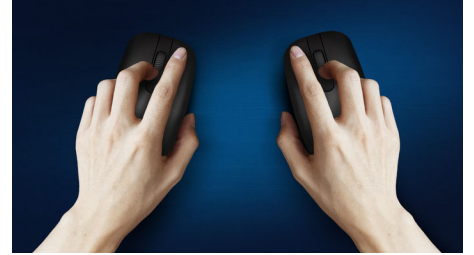

Comfortable accurate control

- High definition optical tracking for smooth control
- Comfortable ergonomic mouse design feels great
- Ambidextrous shape feels good in right or left hand

Philips reliability

Simple plug-and-play wired USB connections

Familiar keyboard layout

Familiar layout for easy typing

Quiet-typing

Low-profile keys for comfortable quiet typing

Thin profile design

Thin profile design looks great on your desk

Smooth optical tracking

High definition optical tracking for smooth control

Comfortable ergonomic design

Comfortable ergonomic mouse design feels great

Ambidextrous mouse design

Ambidextrous shape feels good in right or left hand