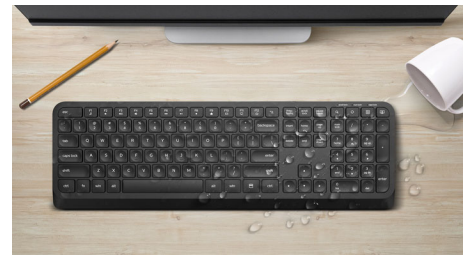

Water resistant keys

Life can be messy. With this water resistant keyboard, the occasional spill or spray off is no problem. These keyboards are built to last.