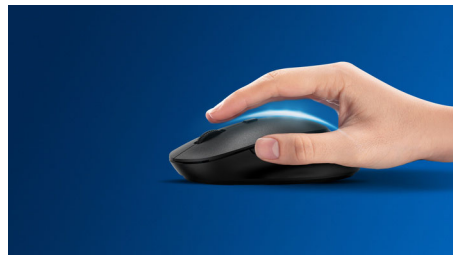

Comfortable accurate control

- High definition optical tracking for smooth control
- Comfortable ergonomic mouse design feels great
- Ambidextrous shape feels good in right or left hand

Philips reliability

Simple plug-and-play wired USB connections

Familiar keyboard layout

Familiar layout for easy typing

Quiet-typing

Low-profile keys for comfortable quiet typing

Thin profile design

Thin profile design looks great on your desk

Smooth optical tracking

High definition optical tracking for smooth control

Comfortable ergonomic design

Comfortable ergonomic mouse design feels great

Ambidextrous mouse design

Ambidextrous shape feels good in right or left hand