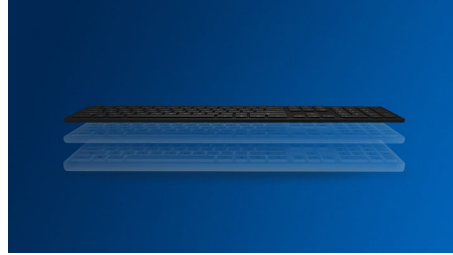

Simple plug-and-play wired USB connections

Familiar keyboard layout

Familiar layout for easy typing

Quiet-typing

Low-profile keys for comfortable quiet typing

Thin profile design

Thin profile design looks great on your desk

Smooth optical tracking

High definition optical tracking for smooth control

Comfortable ergonomic design

Comfortable ergonomic mouse design feels great

Ambidextrous mouse design

Ambidextrous shape feels good in right or left hand