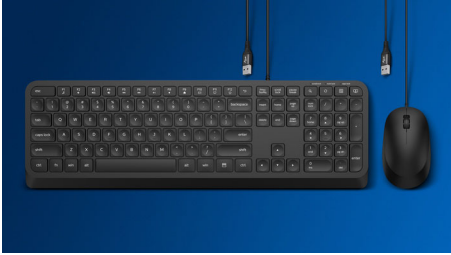

Comfortable accurate control

- High definition optical tracking for smooth control
- Comfortable ergonomic mouse design feels great
- Ambidextrous shape feels good in right or left hand

Philips reliability

- Keys last millions of keystrokes for durability
- Water resistant design for cleaning and occasional spills

PHILIPS

Keyboard-mouse combo
3 buttons USB 2.0 Wired, Optical Sensor

SPT6201B/93

Highlights

Plug-and-play

Simple plug-and-play wired USB connections

Familiar keyboard layout

Familiar layout for easy typing

Quiet-typing

Low-profile keys for comfortable quiet typing

Thin profile design

Thin profile design looks great on your desk

Smooth optical tracking

High definition optical tracking for smooth control

Comfortable ergonomic design

Comfortable ergonomic mouse design feels great

Ambidextrous mouse design

Ambidextrous shape feels good in right or left hand