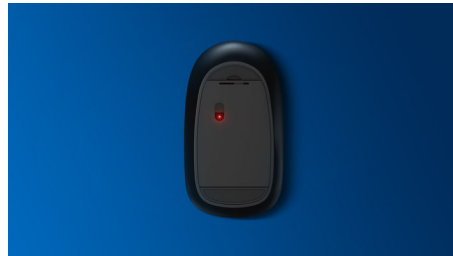

Comfortable accurate control

- High definition optical tracking for smooth control
- Comfortable ergonomic mouse design feels great
- Ambidextrous shape feels good in right or left hand

Philips reliability

Simple plug-and-play wired USB connections

Familiar keyboard layout

Familiar layout for easy typing

Quiet-typing

Low-profile keys for comfortable quiet typing

Thin profile design

Thin profile design looks great on your desk

Smooth optical tracking

High definition optical tracking for smooth control

Comfortable ergonomic design

Comfortable ergonomic mouse design feels great

Ambidextrous mouse design

Ambidextrous shape feels good in right or left hand