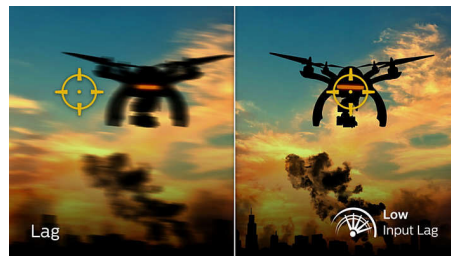

Ultra Wide-Color Technology

Ultra Wide-Color Technology delivers a wider spectrum of colors for a more brilliant picture. Ultra Wide-Color wider "color gamut" produces more natural-looking greens, vivid reds and deeper blues. Bring, media entertainment, images, and even productivity more alive and vivid colors from Ultra Wide-Color Technology.

Low Input Lag

Input lag is the amount of time that elapses between performing an action with connected

devices and seeing the result on screen. Low input lag reduces the time delay between entering a command from your devices to monitor, greatly improve on playing twitch-sensitive video games, particularly important to whom plays fast-paced, competitive games.