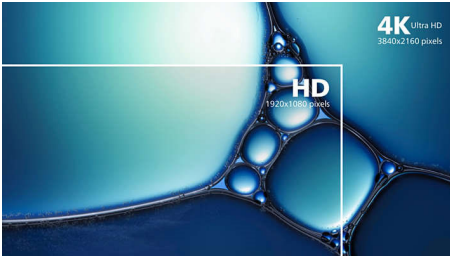

Expand your viewing experience

- UltraClear 4K UHD (3840x2160) resolution for precision
- Ultra Wide-Color wider range of colors for a vivid picture
- DisplayHDR 600 for excellent visual highlights

PHILIPS

4K HDR display with Ambiglow
Momentum 32 (31.5" / 80 cm diag.), 3840 x 2160 (4K UHD)

326M6VJRM/69

Highlights

UltraClear 4K UHD Resolution

These Philips displays utilize high performance panels to deliver UltraClear, 4K UHD (3840 x 2160) resolution images. Whether you are demanding professional requiring extremely detailed images for CAD solutions, using 3D graphics applications or a financial wizard working on huge spreadsheets, Philips displays will make your images and graphics come alive.