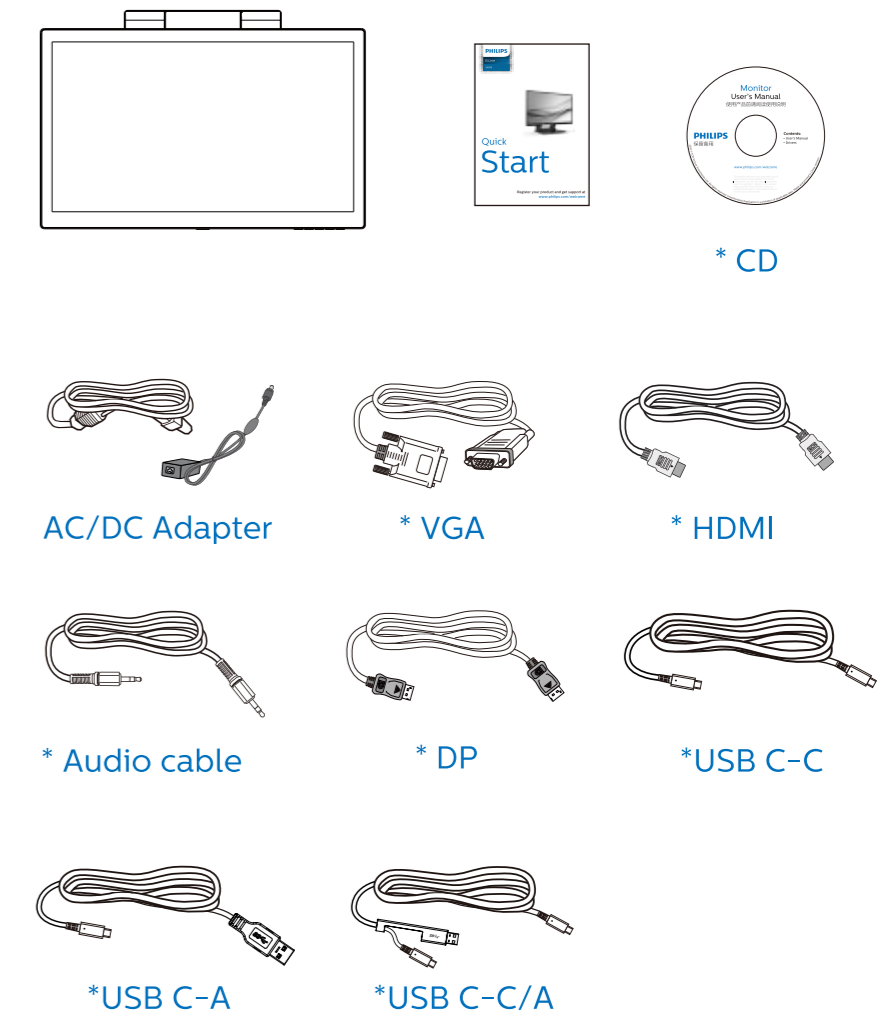

4

Register your product and get support at www.philips.com/support

Version: M9243Q1WWT

2021 © TOP Victory Investments Ltd. All rights reserved.

Specifications are subject to change without notice.

HDMI

The terms HDMI, HDMI High-Definition Multimedia Interface, and the HDMI Logo are trademarks or registered trademarks of HDMI Licensing Administrator, Inc.

www.philips.com

PHILIPS

B Line

243B9

Quick Start

Register your product and get support at www.philips.com/welcome

* Different according to region.
Display design may differ from those illustrated.

1

2

3