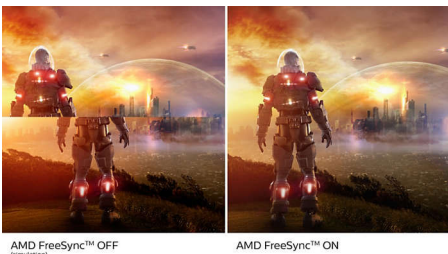

Ultra-smooth gaming

Gaming shouldn't be a choice between choppy gameplay or broken frames. With the new

Philips monitor it doesn't have to be. Get fluid, artefact-free performance at virtually any frame rate with AMD FreeSync™ technology, smooth, quick refresh and ultra-fast response time.