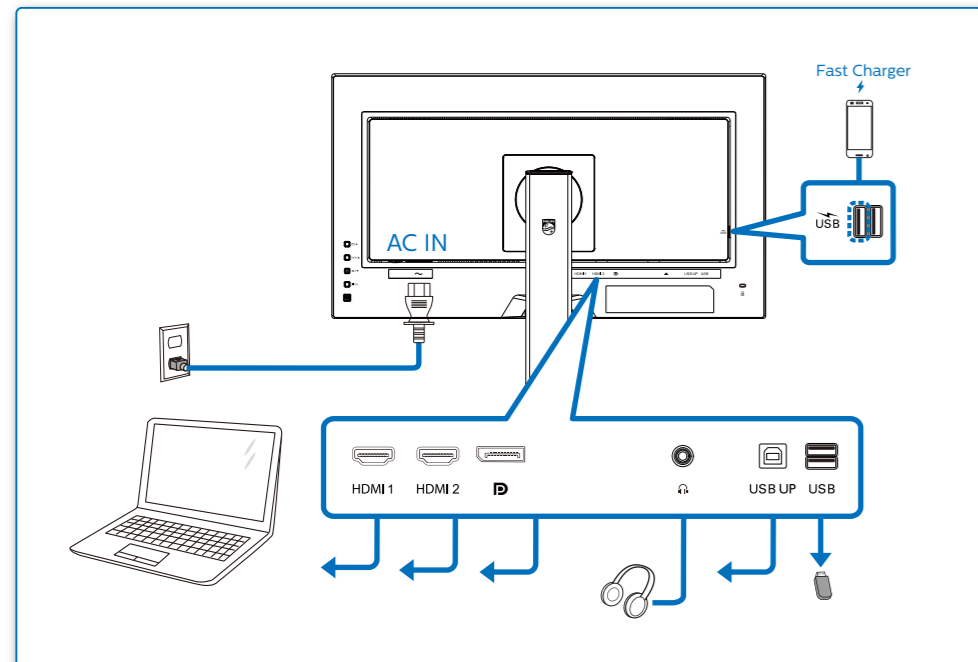

# Quick Start

Register your product and get support at [www.philips.com/welcome](http://www.philips.com/welcome)

**Power**      **\* HDMI**      **\* USB A-B**

**\*DP**

**\*CD**

**\*Different according to region**  
Display design may differ from that illustrated

1

2

3

**PowerSensor** - [On/Off] [0]

PowerSensor	On	Off	0
LightSensor	On	Off	0
LowBlue Mode	On	Off	0
Input	On	Off	0
Picture	On	Off	0
Audio	On	Off	0

**OK**

PowerSensor	On	Off	0
LightSensor	On	Off	0
LowBlue Mode	On	Off	0
Input	On	Off	0
Picture	On	Off	0
Audio	On	Off	0