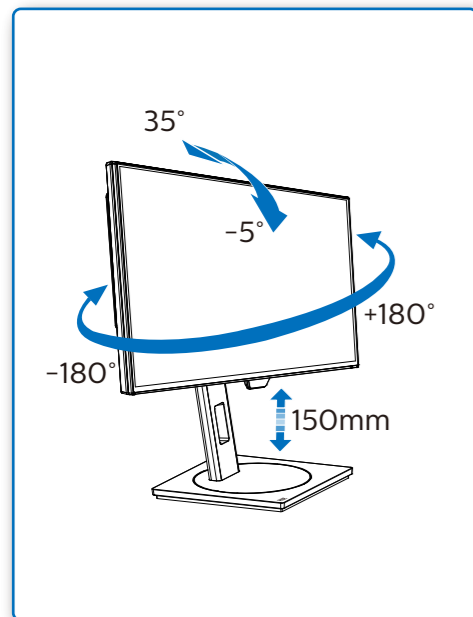

4

- **EN Need help?**
  Online help: www.philips.com/support
  Go to above online help for the latest SmartControl software.
- **FR Besoin d'Aide ?**
  Aide en ligne: www.philips.com/support
  Rendez-vous sur l'assistance en ligne mentionnée ci-dessus pour obtenir le logiciel SmartControl le plus récent.
- **ES ¿Necesita ayuda?**
  Ayuda en línea: www.philips.com/support
  Vaya a la ayuda en línea de arriba para obtener el software SmartControl más actualizado.
- **DE Benötigen Sie Hilfe?**
  Online-Hilfe: www.philips.com/support
  Rufen Sie für die aktuellste SmartControl-Software die obige Online-Hilfe auf.
- **IT Avete bisogno di aiuto?**
  Guida in linea: www.philips.com/support
  Accedete alla guida online di cui sopra per il software SmartControl più recente.
- **BR Precisa ajuda?**
  Ajuda online: www.philips.com/support
  Vá para a ajuda on-line acima para obter o software SmartControl mais recente.
- **KO 도움이 필요하신가요?**
  온라인 도움말: www.philips.com/support
  온라인 도움말의 최신 SmartControl 소프트웨어로 이동하십시오.
- **SC 需要帮助?**
  在线帮助: www.philips.com/support
  有关最新SmartControl软件, 请转到上面的线上帮助。
- **UK Потреbuje dopomogi?**
  Підтримка он-лайн: www.philips.com/support
  Найновіше ПЗ SmartControl подано вище у "Допомога онлайн".
- **RU Нужна помощь?**
  Интерактивная справка: www.philips.com/support
  Вспользуйтесь приведенной выше интерактивной справкой к новейшему ПО SmartControl.
- **TR Yardım ihtiyacınız var mı?**
  Online yardım: www.philips.com/support
  En son SmartControl yazılımı için yukarıdaki çevrimiçi yardma gidin.
- **HI क्या सहायता की जरूरत है?**
  ऑनलाइन सहायता: www.philips.com/support
  नवीनतम SmartControl सॉफ्टवेयर के लिए ऊपर बताए गए ऑनलाइन सहायता पर जाएं
- **AR هل تريد المساعدة?**
  www.philips.com/support عبر الإنترنت: www.philips.com/support
  الانتقل إلى التعليمات عبر الإنترنت أعلاه للحصول على أحدث إصدار من SmartControl برنامج.
- **JP ヘルプが必要ですか?**
  オンラインヘルプ: www.philips.com/support
  最新のSmartControlソフトウェアについては、上記オンラインヘルプにアクセスしてください。

Version: M10278PFQ1L
2020 © TOP Victory Investment Ltd. All rights reserved.
This product has been manufactured by and is sold under the responsibility of Top Victory Investments Ltd., and Top Victory Investments Ltd. is the warrantor in relation to this product. Philips and the Philips Shield Emblem are registered trademarks of Koninklijke Philips N.V. and are used under license.
Specifications are subject to change without notice.
www.philips.com

HDMI
HDMI trademark and related patents on technologies belong to their respective owners.

Printed in China

PHILIPS
Brilliance
278P1